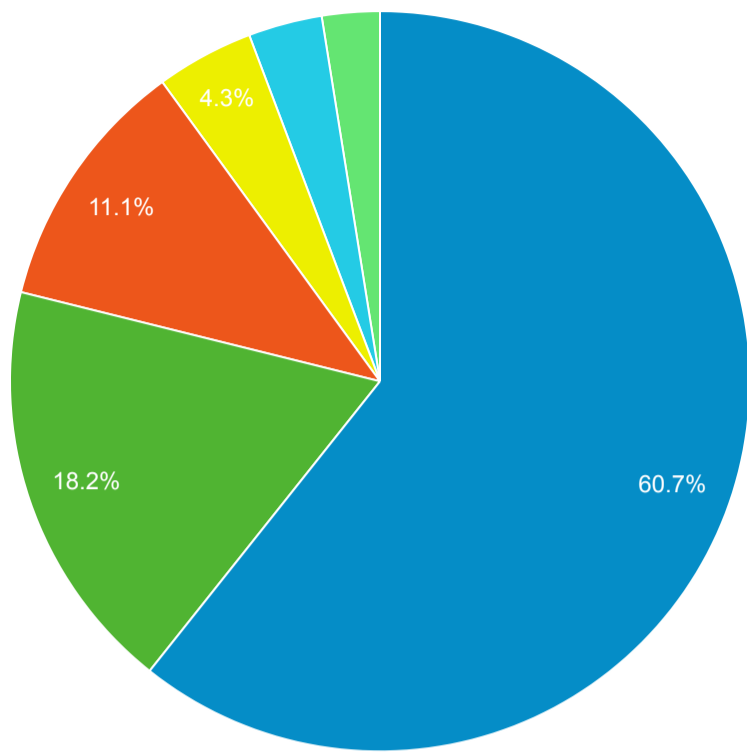

Medicine Book/Journal	805
Music And Books On Music Music Audio	741
Music And Books On Music Book/Journal	643

Material Type by Record View

■ Book/Journal
■ Video/Film
■ Music Audio
■ eBooks
■ Spoken Audio
■ Other

Material Type by Record View

Event Label	Total Events	Sessions
Book/Journal	17,572	8,140
Video/Film	5,262	2,212
Music Audio	3,217	797
eBooks	1,234	789
Spoken Audio	934	436
(not set)	182	137
eMO eBook	120	87
Music Score	110	48
Manuscript/Thesis	69	47
Computer File	50	29

External Link Clicks

Event Label	Total Events	Sessions
Prospector Link Click	5,573	3,181
Searchjavascript:tapestry.form.submit('searchFormComponent', 'searchSubmit');	1,307	731
closejavascript:void(0);	182	156
Spoken Audio	177	114
Video/Film	161	133
applyjavascript:tapestry.form.submit('yearRangeFormComponent', 'dateLimitSubmit');	159	101
Music Audio	127	90
MOBIUS - St. Louis County Libraryjavascript;;	72	52
MOBIUS - Springfield-Greene County Libraryjavascript;;	64	46
MOBIUS Librarieshttp://mobiusconsortium.org/members-by-cluster	57	52