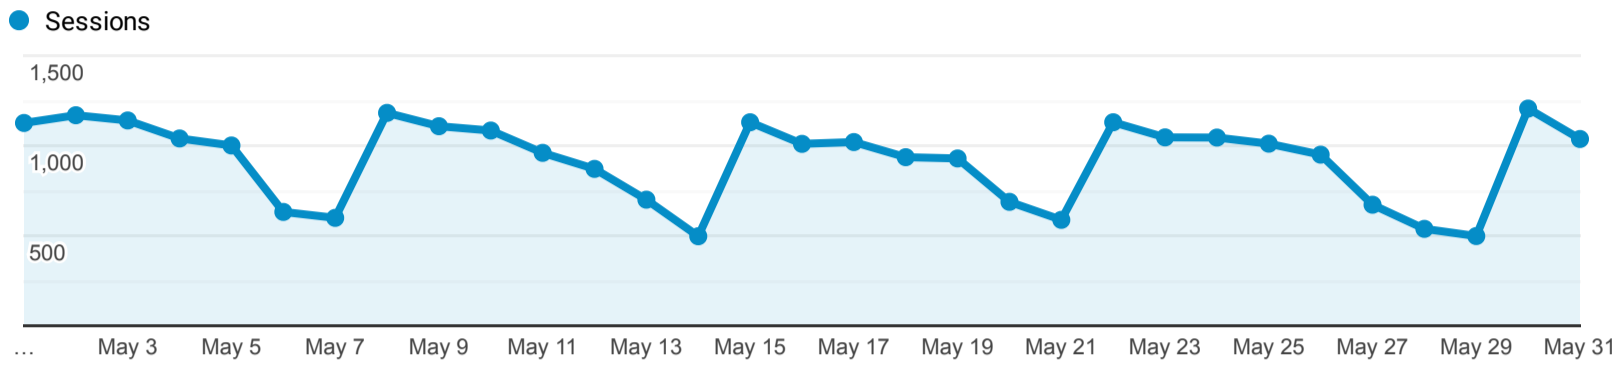

**InnReach - Encore - Monthly Stats**

May 1, 2023 - May 31, 2023

**All Users**  
100.00% Sessions

**Sessions**

**Direct traffic vs Referred by cluster OPAC or lib...**

Traffic Type	Sessions
direct	16,760
referral	11,152
onpage_catalog_view	18
email	14

**856 Link Clicks eMO & Sage ONLY**

Event Label	Total Events	Sessions
eMO Link	100	80

**Advanced Search**

**2,760**  
 % of Total: 3.79% (72,737)

**Facet Clicks**

Event Label	Sessions
Video/Film	416
Book/Journal	198
Music Audio	153
Author	108
Title	86
Spoken Audio	63
eBooks	40
English	26
Music Score	13
Subject	9