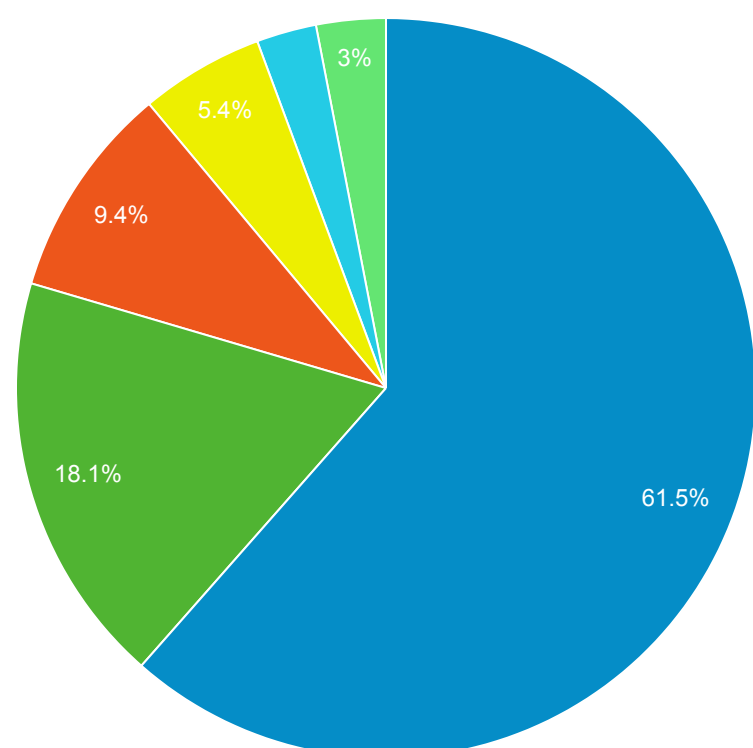

Medicine Book/Journal	966
Music And Books On Music Book/Journal	789
History (General) And History Of Europe Book/Journal	579

Material Type by Record View

■ Book/Journal
■ Video/Film
■ Music Audio
■ eBooks
■ Spoken Audio
■ Other

Material Type by Record View

Event Label	Total Events	Sessions
Book/Journal	18,822	8,953
Video/Film	5,531	2,225
Music Audio	2,867	717
eBooks	1,655	1,101
Spoken Audio	802	432
(not set)	284	201
eMO eBook	202	113
Computer File	167	60
Music Score	84	49
Manuscript/Thesis	79	62

External Link Clicks

Event Label	Total Events	Sessions
Prospector Link Click	5,291	3,105
Searchjavascript:tapestry.form.submit('searchFormComponent', 'searchSubmit');	1,582	908
applyjavascript:tapestry.form.submit('yearRangeFormComponent', 'dateLimitSubmit');	609	136
closejavascript:void(0);	212	188
Video/Film	209	166
Spoken Audio	153	104
What is MOBIUS?http://mobiusconsortium.org/about-mobius	86	79
MOBIUS Librarieshttp://mobiusconsortium.org/members-by-cluster	76	70
Book/Journal	74	61
https://www.surveymonkey.com/r/7FBLJKR	74	70