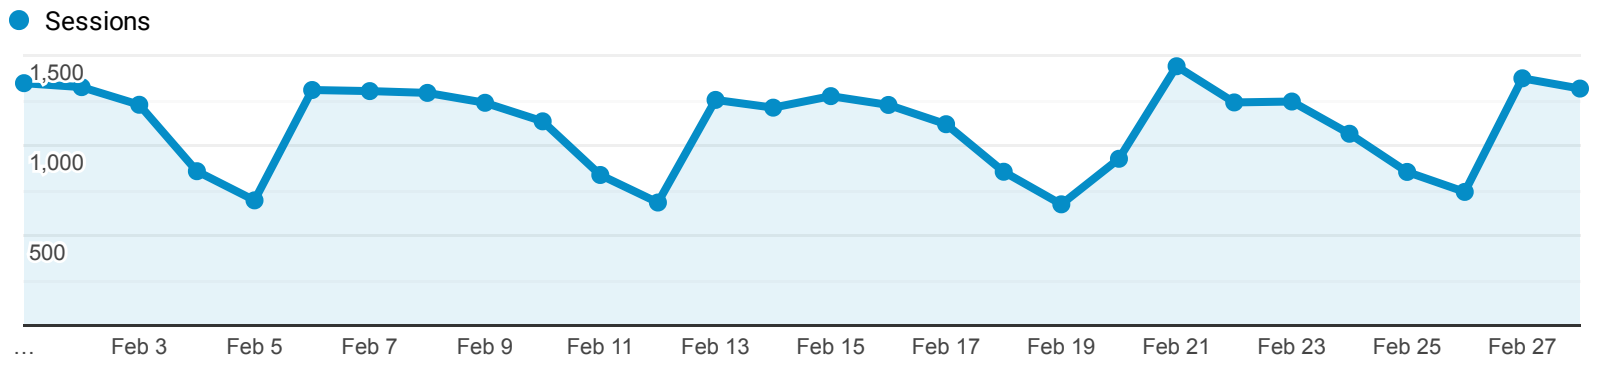

**InnReach - Encore - Monthly Stats**

Feb 1, 2023 - Feb 28, 2023

**All Users**  
100.00% Sessions

**Sessions**

**Direct traffic vs Referred by cluster OPAC or lib...**

Traffic Type	Sessions
direct	18,969
referral	11,225
onpage_catalog_view	8
zalo	6
email	3
qr	1

**856 Link Clicks eMO & Sage ONLY**

Event Label	Total Events	Sessions
eMO Link	166	124

**Advanced Search**

**3,347**  
 % of Total: 4.33% (77,270)

**Facet Clicks**

Event Label	Sessions
Video/Film	407
Book/Journal	252
Music Audio	126
Author	118
Title	97
Spoken Audio	64
eBooks	46
English	36
Music Score	18
eMO eBook	13