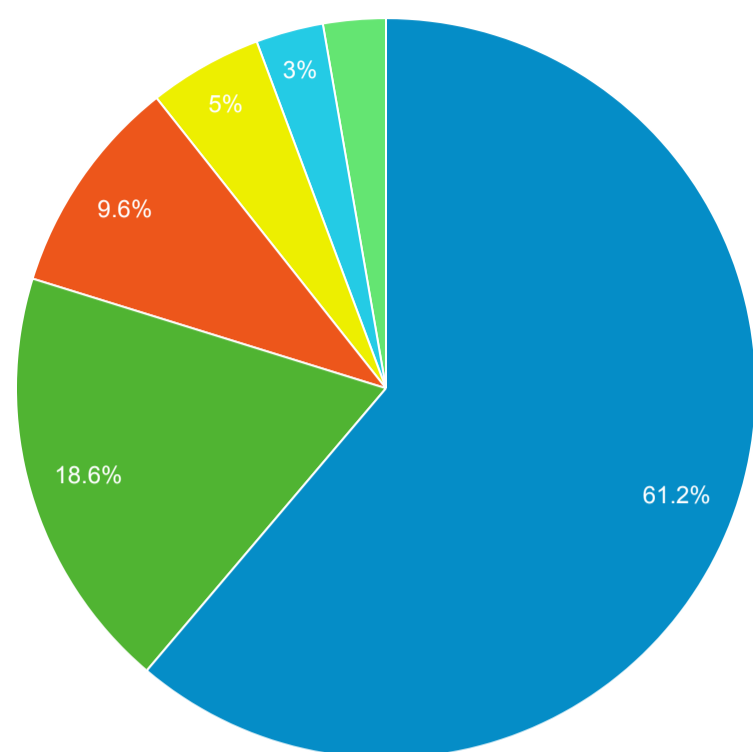

Medicine Book/Journal	933
Music And Books On Music Music Audio	809
Music And Books On Music Book/Journal	625

Material Type by Record View

■ Book/Journal
■ Video/Film
■ Music Audio
■ eBooks
■ Spoken Audio
■ Other

Material Type by Record View

Event Label	Total Events	Sessions
Book/Journal	19,871	9,708
Video/Film	6,038	2,336
Music Audio	3,106	828
eBooks	1,612	1,095
Spoken Audio	958	538
(not set)	263	195
eMO eBook	161	109
Computer File	130	49
Music Score	100	58
Manuscript/Thesis	49	42

External Link Clicks

Event Label	Total Events	Sessions
Prospector Link Click	5,546	3,365
Searchjavascript:tapestry.form.submit('searchFormComponent', 'searchSubmit');	1,720	971
closejavascript:void(0);	210	183
Video/Film	178	140
Spoken Audio	167	107
applyjavascript:tapestry.form.submit('yearRangeFormComponent', 'dateLimitSubmit');	163	119
Music Audio	106	79
Back to topjavascript;	88	69
What is MOBIUS?http://mobiusconsortium.org/about-mobius	84	78
https://www.surveymonkey.com/r/7FBLJKR	79	69