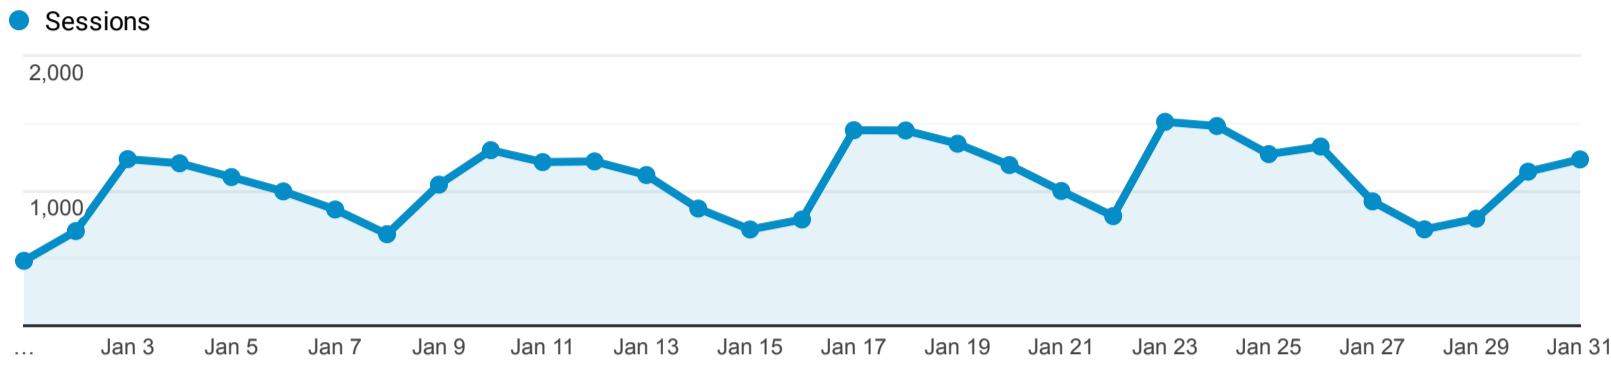

InnReach - Encore - Monthly Stats

Jan 1, 2023 - Jan 31, 2023

All Users
 100.00% Sessions

Sessions

Direct traffic vs Referred by cluster OPAC or lib...

Traffic Type	Sessions
direct	19,964
referral	12,176
onpage_catalog_view	12
email	3
qr	1