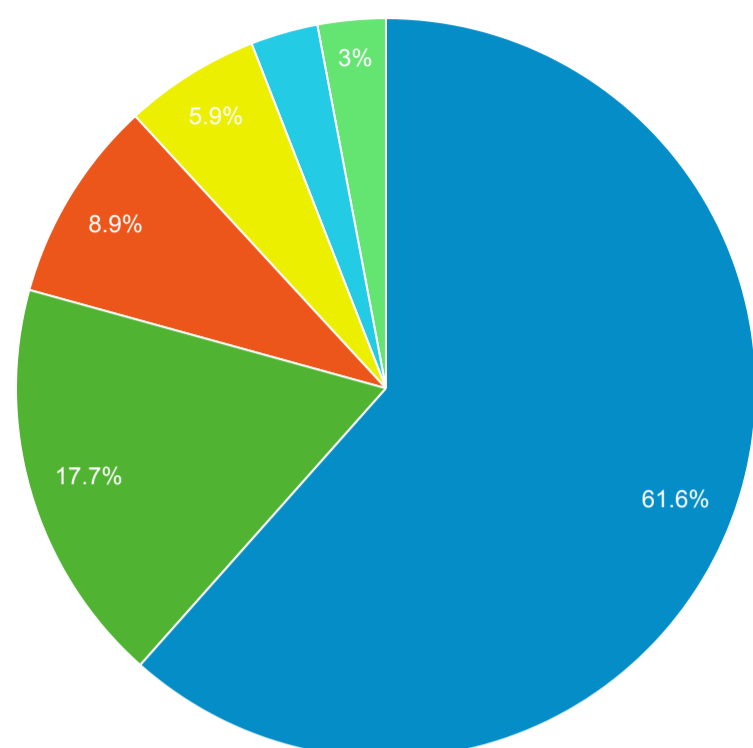

Medicine Book/Journal	837
Music And Books On Music Book/Journal	684
Music And Books On Music Music Audio	645

Material Type by Record View

■ Book/Journal
■ Video/Film
■ Music Audio
■ eBooks
■ Spoken Audio
■ Other

Material Type by Record View

Event Label	Total Events	Sessions
Book/Journal	18,354	8,549
Video/Film	5,283	2,092
Music Audio	2,643	683
eBooks	1,769	1,026
Spoken Audio	878	438
eMO eBook	211	151
(not set)	185	134
Computer File	170	51
Music Score	114	63
Any	50	41

External Link Clicks

Event Label	Total Events	Sessions
Prospector Link Click	4,909	3,028
Searchjavascript:tapestry.form.submit('searchFormComponent', 'searchSubmit');	1,583	1,027
closejavascript:void(0);	262	220
Video/Film	164	148
applyjavascript:tapestry.form.submit('yearRangeFormComponent', 'dateLimitSubmit');	158	112
Spoken Audio	135	102
Book/Journal	84	69
Music Audio	81	56
What is MOBIUS?http://mobiusteam.org/about-mobius	79	76
MOBIUS Librarieshttp://mobiusteam.org/members-by-cluster	64	60