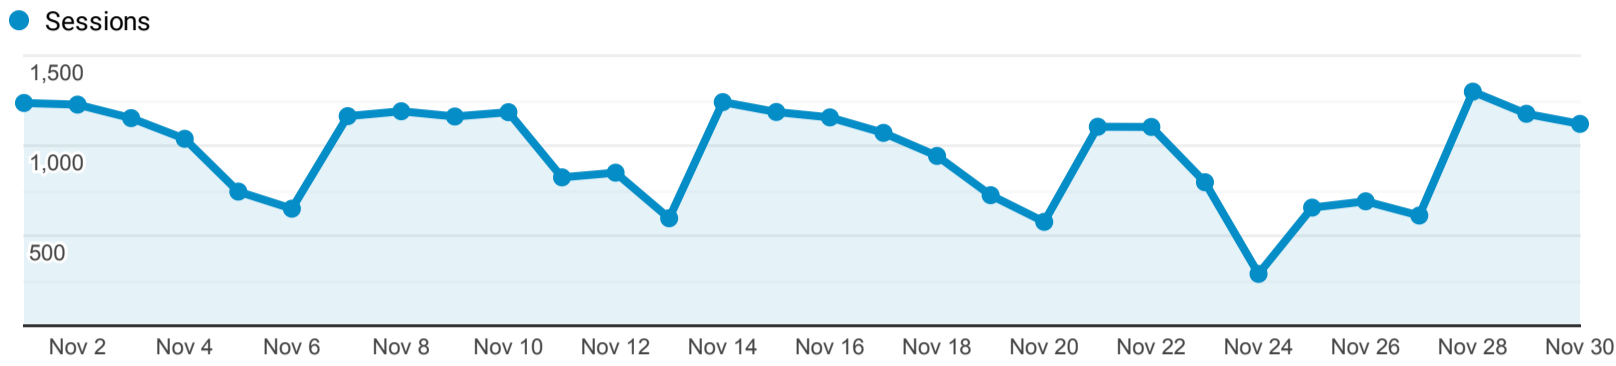

**InnReach - Encore - Monthly Stats**

Nov 1, 2022 - Nov 30, 2022

**All Users**  
100.00% Sessions

**Sessions**

**Direct traffic vs Referred by cluster OPAC or lib...**

Traffic Type	Sessions
direct	17,155
referral	10,908
onpage_catalog_view	29
qr	1

**MOBIUS to Prospector Catalog**

Event Label	Total Events	Sessions
Prospector Link Click	4,909	3,028

**Prospector Catalogs to MOBIUS**

Source	Sessions
encore.coalliance.org	150
prospector.coalliance.org	140

**856 Link Clicks eMO & Sage ONLY**

Event Label	Total Events	Sessions
eMO Link	146	115

**Advanced Search**

**3,282**  
 % of Total: 4.38% (74,952)

**Facet Clicks**

Event Label	Sessions
Video/Film	387
Book/Journal	234
Music Audio	117
Title	73
Author	66
Spoken Audio	56
eBooks	46
English	32
eMO eBook	14
United States	12

### External Link Clicks

Event Label	Total Events	Sessions
Prospector Link Click	4,909	3,028
Searchjavascript:tapestry.form.submit('searchFormComponent', 'searchSubmit');	1,583	1,027
closejavascript:void(0);	262	220
Video/Film	164	148
applyjavascript:tapestry.form.submit('yearRangeFormComponent', 'dateLimitSubmit');	158	112
Spoken Audio	135	102
Book/Journal	84	69
Music Audio	81	56
What is MOBIUS?http://mobiusteam.org/about-mobius	79	76
MOBIUS Librarieshttp://mobiusteam.org/members-by-cluster	64	60