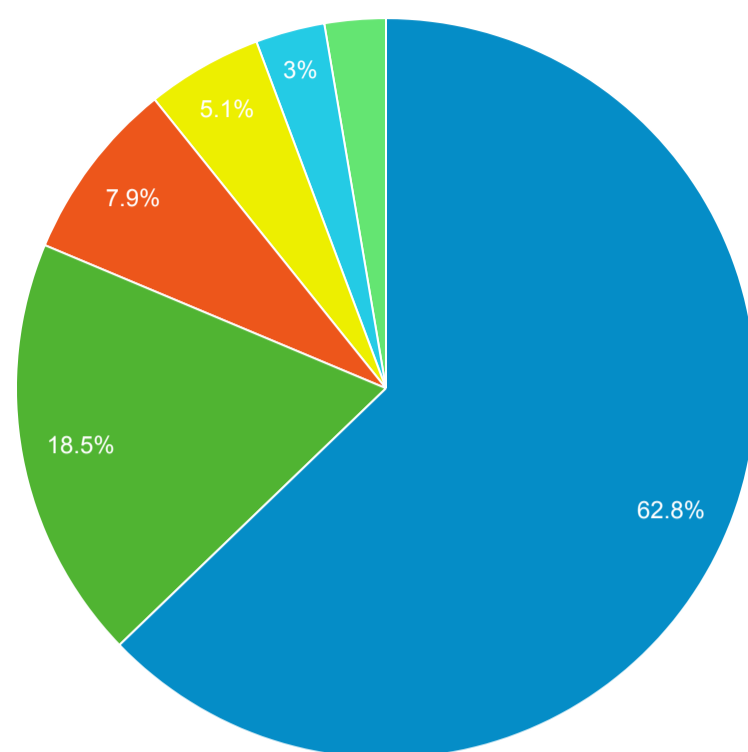

Medicine Book/Journal	1,109
Music And Books On Music Book/Journal	785
Music And Books On Music Music Audio	723

Material Type by Record View

■ Book/Journal
■ Video/Film
■ Music Audio
■ eBooks
■ Spoken Audio
■ Other

Material Type by Record View

Event Label	Total Events	Sessions
Book/Journal	20,757	9,995
Video/Film	6,120	2,506
Music Audio	2,619	790
eBooks	1,672	1,071
Spoken Audio	1,000	560
(not set)	238	172
eMO eBook	191	128
Music Score	111	71
Any	86	60
Computer File	65	34

External Link Clicks

Event Label	Total Events	Sessions
Prospector Link Click	6,005	3,667
Searchjavascript:tapestry.form.submit('searchFormComponent', 'searchSubmit');	1,559	994
closejavascript:void(0);	274	221
Video/Film	229	188
Spoken Audio	224	111
applyjavascript:tapestry.form.submit('yearRangeFormComponent', 'dateLimitSubmit');	146	114
Music Audio	102	81
What is MOBIUS?http://mobiusconsortium.org/about-mobius	96	91
Back to topjavascript;	71	57
Book/Journal	69	60