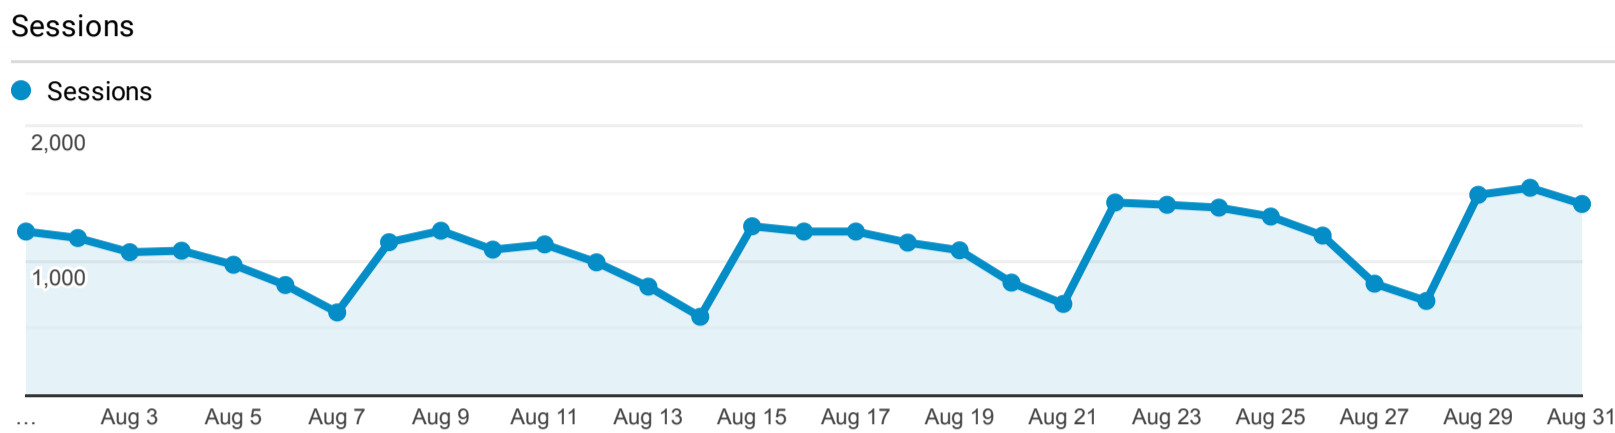

InnReach - Encore - Monthly Stats

Aug 1, 2022 - Aug 31, 2022

All Users
100.00% Sessions

Direct traffic vs Referred by cluster OPAC or lib...

Traffic Type	Sessions
direct	20,957
referral	12,489
onpage_catalog_view	19

MOBIUS to Prospector Catalog

Event Label	Total Events	Sessions
Prospector Link Click	6,005	3,667

Prospector Catalogs to MOBIUS

Source	Sessions
prospector.coalliance.org	278
encore.coalliance.org	194

856 Link Clicks eMO & Sage ONLY