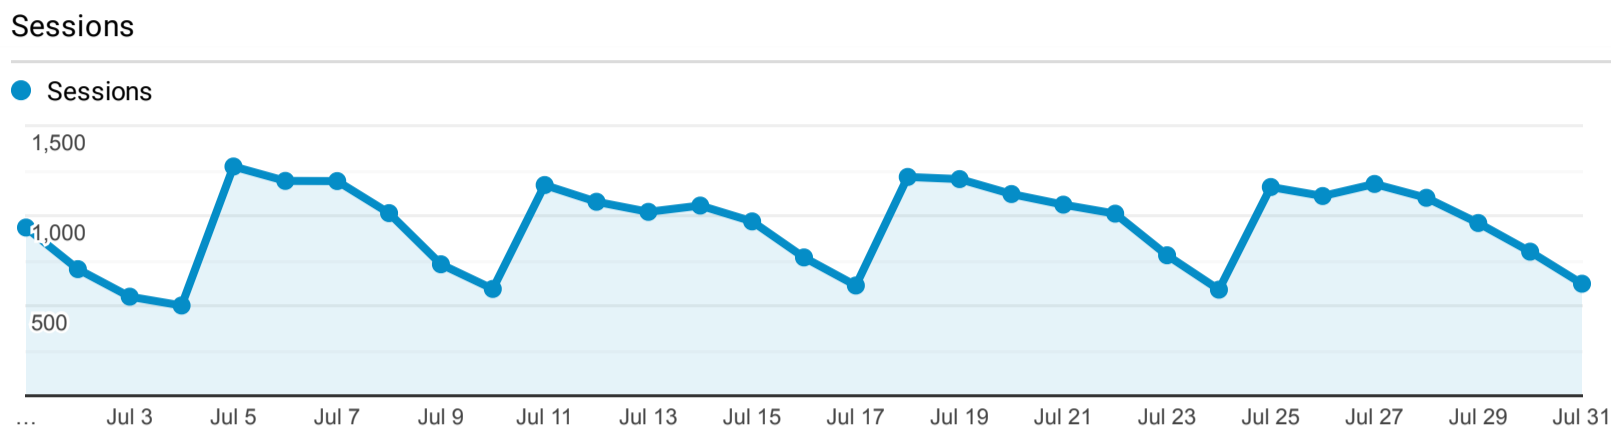

InnReach - Encore - Monthly Stats

Jul 1, 2022 - Jul 31, 2022

All Users
100.00% Sessions

Direct traffic vs Referred by cluster OPAC or lib...

Traffic Type	Sessions
direct	18,277
referral	10,496
onpage_catalog_view	22

MOBIUS to Prospector Catalog

Event Label	Total Events	Sessions
Prospector Link Click	5,132	3,121

Prospector Catalogs to MOBIUS

Source	Sessions
prospector.coalliance.org	211
encore.coalliance.org	170

856 Link Clicks eMO & Sage ONLY