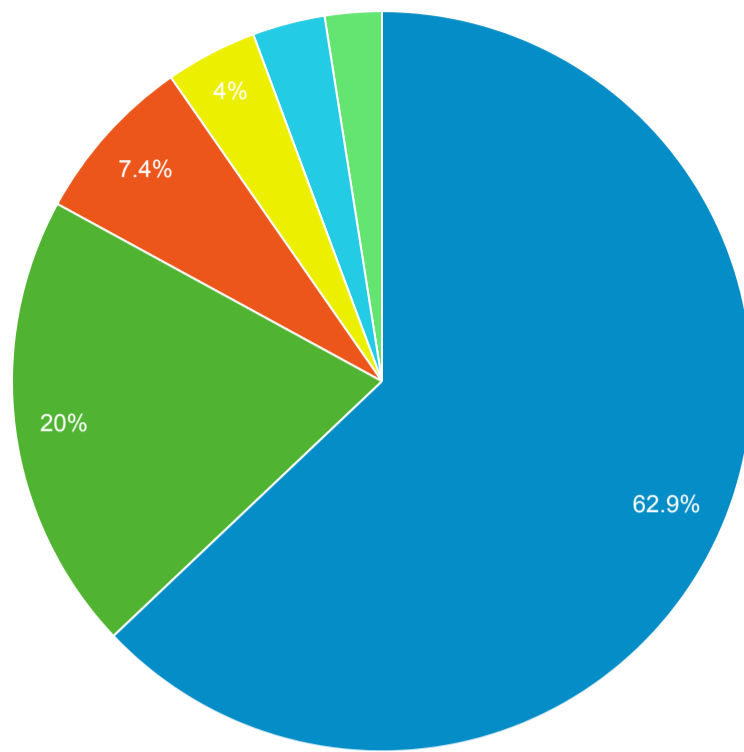

Medicine Book/Journal	770
Music And Books On Music Book/Journal	640
Music And Books On Music Music Audio	591

Material Type by Record View

■ Book/Journal
■ Video/Film
■ Music Audio
■ eBooks
■ Spoken Audio
■ Other

Material Type by Record View

Event Label	Total Events	Sessions
Book/Journal	19,199	8,444
Video/Film	6,112	2,451
Music Audio	2,251	717
eBooks	1,223	858
Spoken Audio	968	487
eMO eBook	220	146
(not set)	194	143
Music Score	88	58
Computer File	51	36
Any	49	43

External Link Clicks

Event Label	Total Events	Sessions
Prospector Link Click	5,132	3,121
Searchjavascript:tapestry.form.submit('searchFormComponent', 'searchSubmit');	1,576	910
closejavascript:void(0);	204	176
Video/Film	196	170
applyjavascript:tapestry.form.submit('yearRangeFormComponent', 'dateLimitSubmit');	153	109
Spoken Audio	118	95
Music Audio	103	78
Back to topjavascript;;	73	58
MOBIUS - St. Louis County Libraryjavascript;;	71	56
What is MOBIUS?http://mobiusconsortium.org/about-mobius	69	67