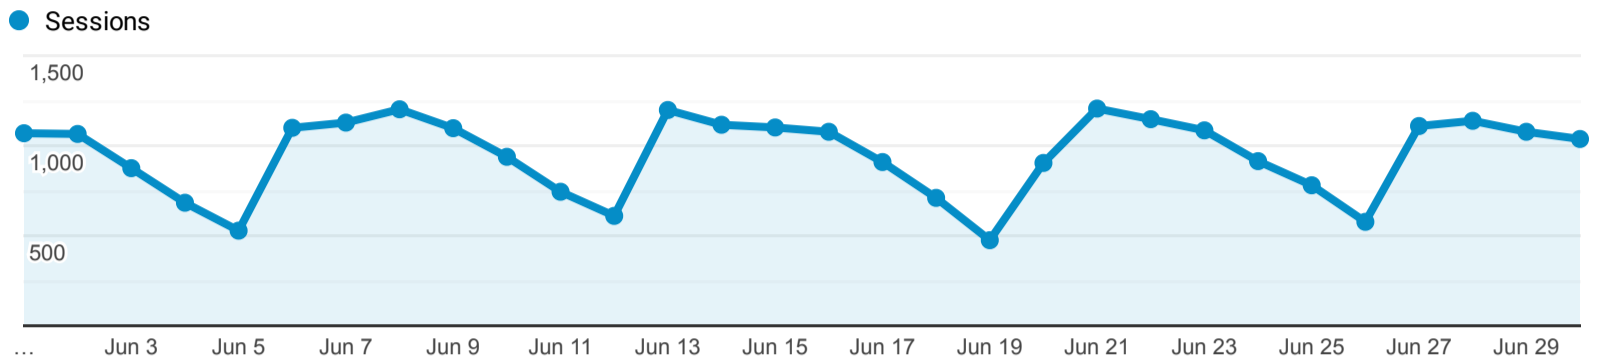

InnReach - Encore - Monthly Stats

Jun 1, 2022 - Jun 30, 2022

All Users
100.00% Sessions

Sessions

Direct traffic vs Referred by cluster OPAC or lib...

Traffic Type	Sessions
direct	17,509
referral	10,438
onpage_catalog_view	66

856 Link Clicks eMO & Sage ONLY

Event Label	Total Events	Sessions
eMO Link	106	90

Advanced Search

3,044
% of Total: 4.14% (73,588)

Facet Clicks

Event Label	Sessions
Video/Film	399
Book/Journal	268
Music Audio	129
Author	118
Title	74
Spoken Audio	51
English	40
eBooks	35
Subject	15
Music Score	11