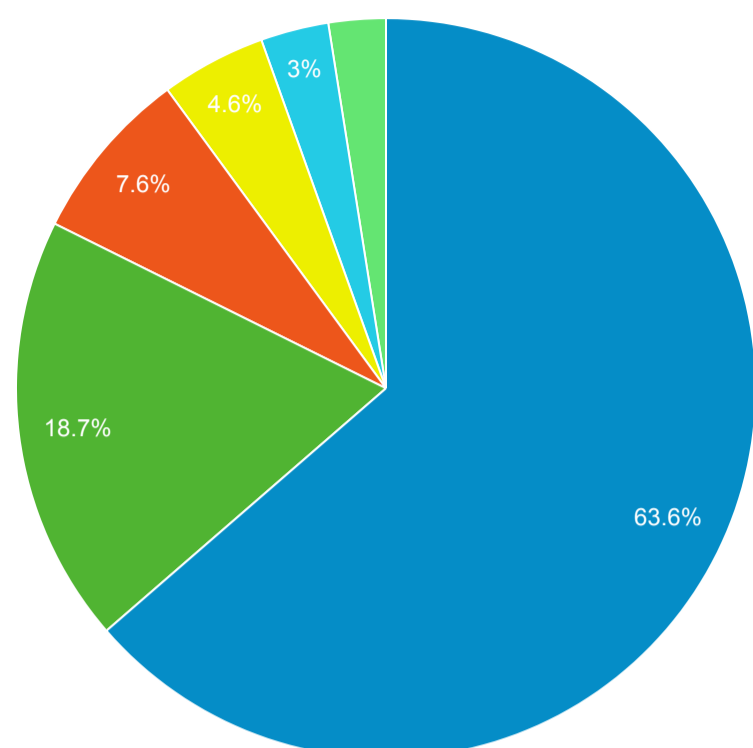

Medicine Book/Journal	935
Music And Books On Music Book/Journal	566
Music And Books On Music Music Audio	557

Material Type by Record View

■ Book/Journal
■ Video/Film
■ Music Audio
■ eBooks
■ Spoken Audio
■ Other

Material Type by Record View

Event Label	Total Events	Sessions
Book/Journal	18,839	8,494
Video/Film	5,537	2,337
Music Audio	2,250	667
eBooks	1,360	860
Spoken Audio	880	478
eMO eBook	246	131
(not set)	206	157
Any	55	42
Music Score	53	43
Manuscript/Thesis	41	34

External Link Clicks

Event Label	Total Events	Sessions
Prospector Link Click	5,094	3,058
Searchjavascript:tapestry.form.submit('searchFormComponent', 'searchSubmit');	1,475	903
Video/Film	214	172
closejavascript:void(0);	205	176
Spoken Audio	148	77
applyjavascript:tapestry.form.submit('yearRangeFormComponent', 'dateLimitSubmit');	146	122
Music Audio	82	67
MOBIUS - St. Louis County Libraryjavascript;;	77	48
MOBIUS - Springfield-Greene County Libraryjavascript;;	76	50
What is MOBIUS?http://mobiusconsortium.org/about-mobius	69	67