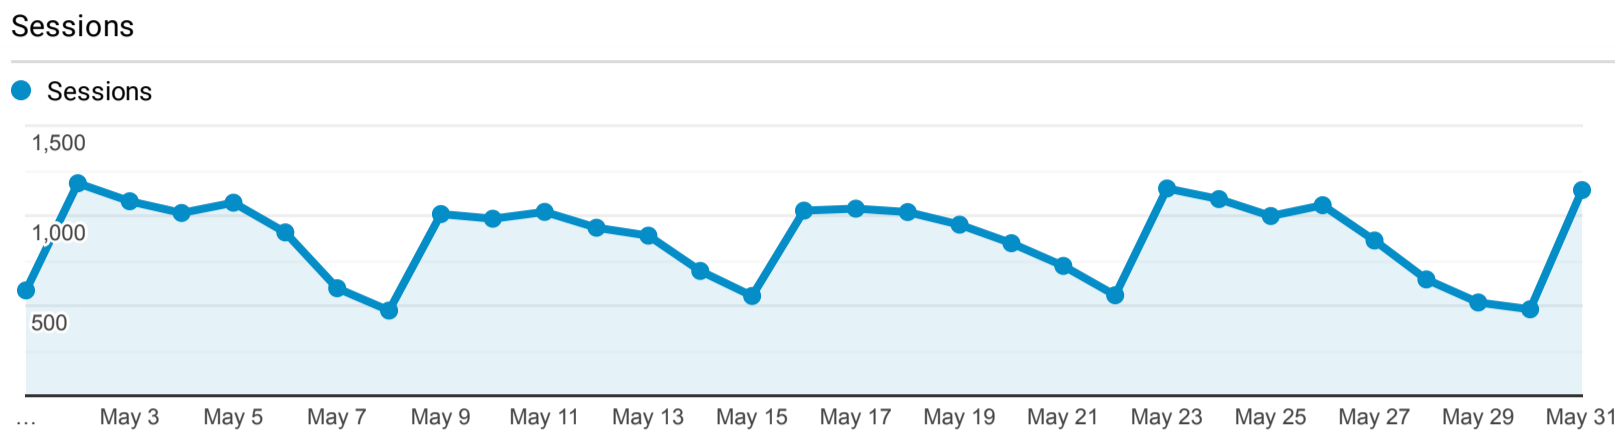

InnReach - Encore - Monthly Stats

May 1, 2022 - May 31, 2022

All Users
100.00% Sessions

Direct traffic vs Referred by cluster OPAC or lib...

Traffic Type	Sessions
direct	16,301
referral	10,151
onpage_catalog_view	82
qr	2