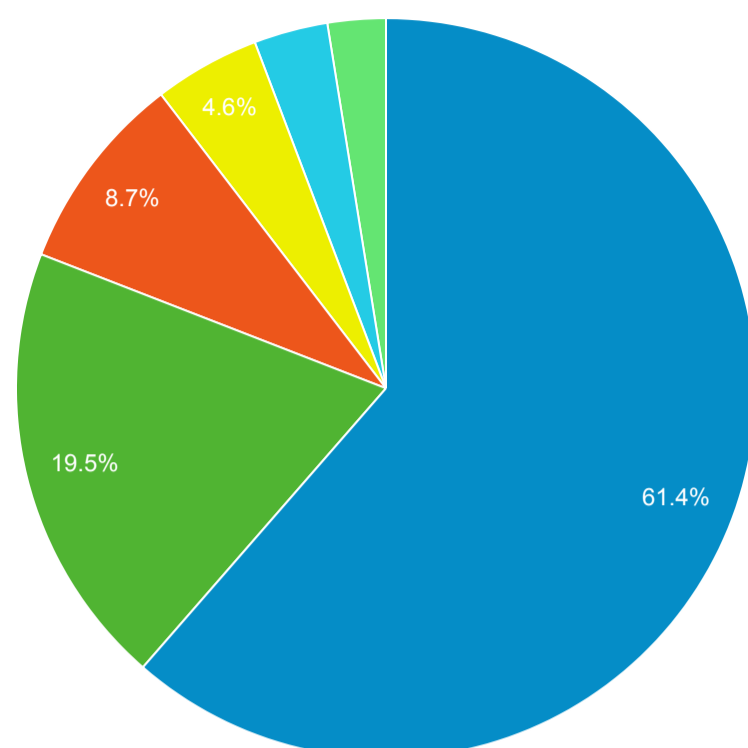

Medicine Book/Journal	736
Music And Books On Music Book/Journal	669
Music And Books On Music Music Audio	588

Material Type by Record View

■ Book/Journal
■ Video/Film
■ Music Audio
■ eBooks
■ Spoken Audio
■ Other

Material Type by Record View

Event Label	Total Events	Sessions
Book/Journal	17,644	7,828
Video/Film	5,598	2,170
Music Audio	2,499	672
eBooks	1,332	915
Spoken Audio	928	483
(not set)	225	164
eMO eBook	143	80
Music Score	132	69
Computer File	55	26
Manuscript/Thesis	46	38

External Link Clicks

Event Label	Total Events	Sessions
Prospector Link Click	4,728	2,945
Searchjavascript:tapestry.form.submit('searchFormComponent', 'searchSubmit');	1,504	899
Spoken Audio	258	88
closejavascript:void(0);	214	175
applyjavascript:tapestry.form.submit('yearRangeFormComponent', 'dateLimitSubmit');	197	146
Video/Film	164	133
MOBIUS Librarieshttp://mobiusconsortium.org/members-by-cluster	83	78
Music Audio	82	64
What is MOBIUS?http://mobiusconsortium.org/about-mobius	77	76
MOBIUS - St. Charles City-County Libraryjavascript:;	69	37