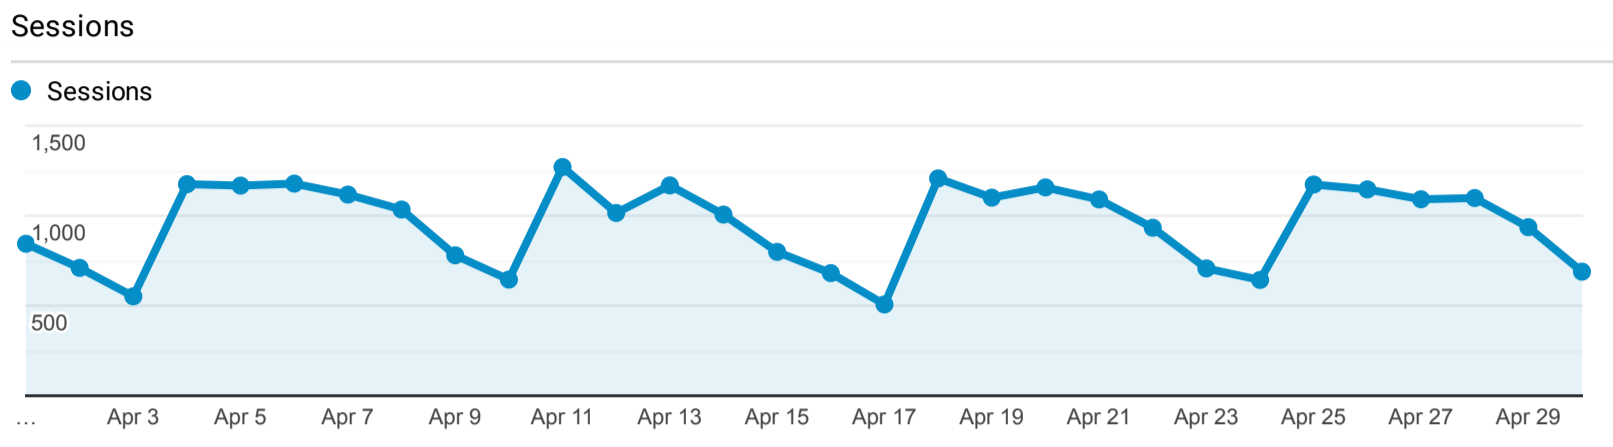

InnReach - Encore - Monthly Stats

Apr 1, 2022 - Apr 30, 2022

All Users
100.00% Sessions

Direct traffic vs Referred by cluster OPAC or lib...

Traffic Type	Sessions
direct	17,322
referral	10,562
onpage_catalog_view	85
(not set)	1
email	1

Advanced Search

3,234
% of Total: 4.29% (75,439)

856 Link Clicks eMO & Sage ONLY

Event Label	Total Events	Sessions
eMO Link	76	72

Facet Clicks

Event Label	Sessions
Video/Film	364
Book/Journal	255
Music Audio	121
Author	97
Title	96
Spoken Audio	44
eBooks	42
English	31
eMO eBook	11
Subject	7