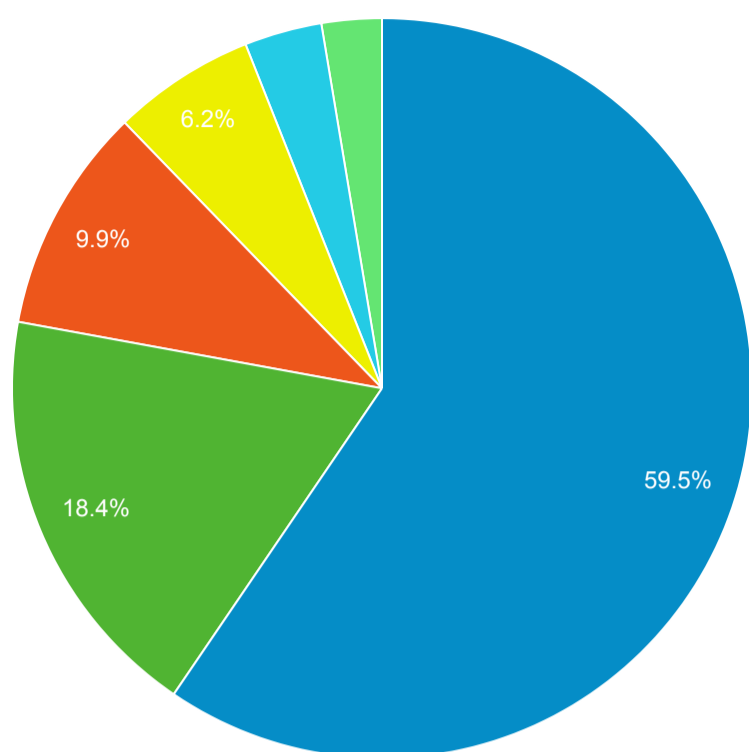

Medicine Book/Journal	851
Music And Books On Music Music Audio	709
Music And Books On Music Book/Journal	669

Material Type by Record View

■ Book/Journal
■ Video/Film
■ Music Audio
■ eBooks
■ Spoken Audio
■ Other

Material Type by Record View

Event Label	Total Events	Sessions
Book/Journal	18,011	8,316
Video/Film	5,557	2,059
Music Audio	2,988	665
eBooks	1,887	1,216
Spoken Audio	1,025	515
(not set)	250	177
eMO eBook	130	102
Music Score	105	60
Computer File	83	40
Manuscript/Thesis	64	52

External Link Clicks

Event Label	Total Events	Sessions
Prospector Link Click	4,714	2,894
Searchjavascript:tapestry.form.submit('searchFormComponent', 'searchSubmit');	1,540	993
closejavascript:void(0);	273	233
Video/Film	168	140
applyjavascript:tapestry.form.submit('yearRangeFormComponent', 'dateLimitSubmit');	148	108
Spoken Audio	124	90
Back to topjavascript:;	121	66
What is MOBIUS?http://mobiusconsortium.org/about-mobius	90	86
Music Audio	89	71
https://www.surveymonkey.com/r/7FBLJKR	74	71