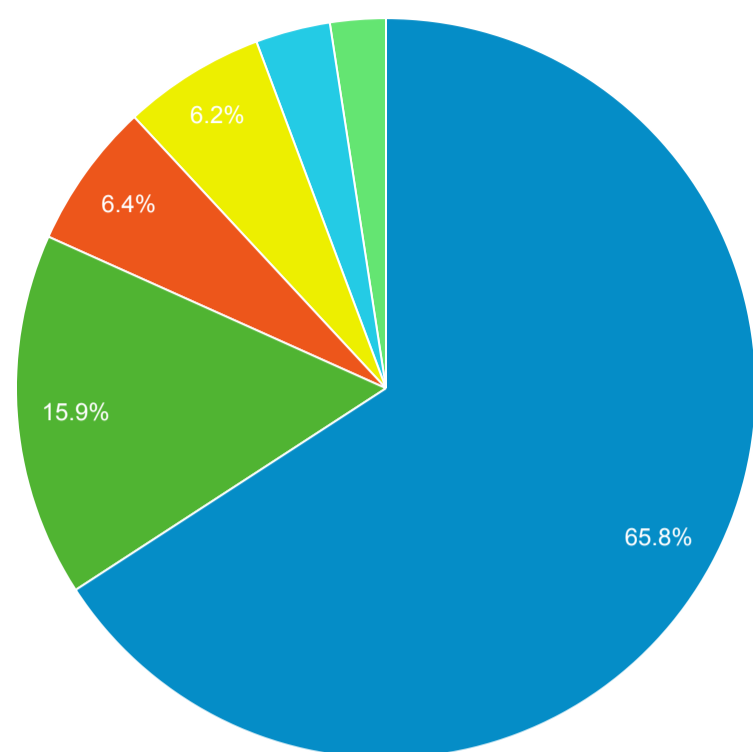

Music Audio	955
Music And Books On Music Book/Journal	601
History (General) And History Of Europe Book/Journal	594

Material Type by Record View

■ Book/Journal
■ Video/Film
■ Music Audio
■ eBooks
■ Spoken Audio
■ Other

Material Type by Record View

Event Label	Total Events	Sessions
Book/Journal	20,364	8,675
Video/Film	4,913	2,045
Music Audio	1,972	561
eBooks	1,922	1,122
Spoken Audio	1,010	499
eMO eBook	189	109
(not set)	184	148
Music Score	100	48
Computer File	78	41
Manuscript/Thesis	64	48

External Link Clicks

Event Label	Total Events	Sessions
Prospector Link Click	4,322	2,627
Searchjavascript:tapestry.form.submit('searchFormComponent', 'searchSubmit');	1,384	883
closejavascript:void(0);	252	216
Video/Film	175	146
Spoken Audio	160	110
applyjavascript:tapestry.form.submit('yearRangeFormComponent', 'dateLimitSubmit');	143	108
Music Audio	93	69
MOBIUS - Springfield-Greene County Libraryjavascript;;	83	69
MOBIUS Librarieshttp://mobiustconsortium.org/members-by-cluster	81	80
Back to topjavascript;;	80	63