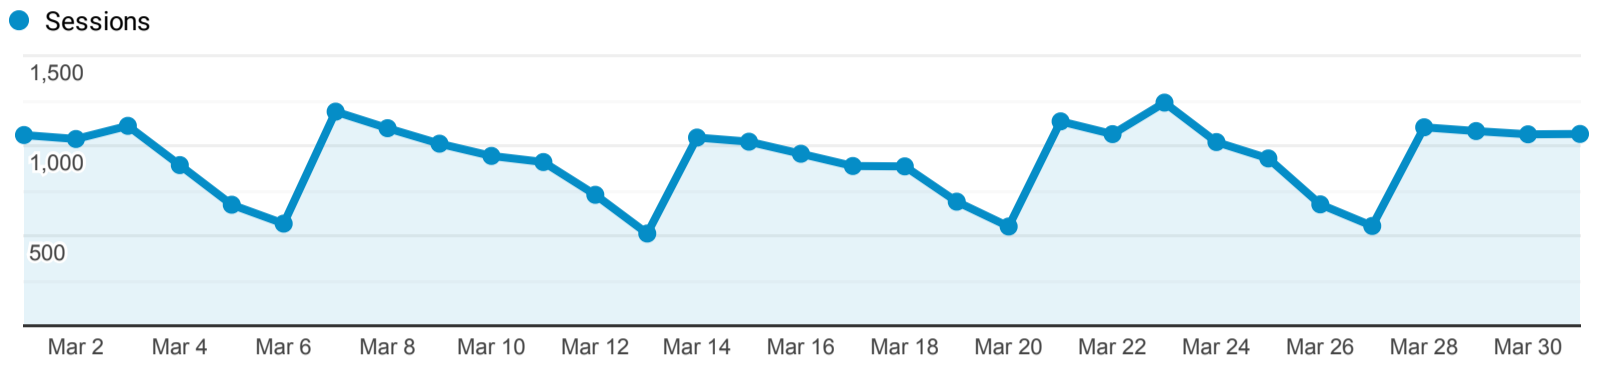

InnReach - Encore - Monthly Stats

Mar 1, 2022 - Mar 31, 2022

All Users
100.00% Sessions

Sessions

Direct traffic vs Referred by cluster OPAC or lib...

Traffic Type	Sessions
direct	18,874
referral	9,031
onpage_catalog_view	111
qr	3
(not set)	1