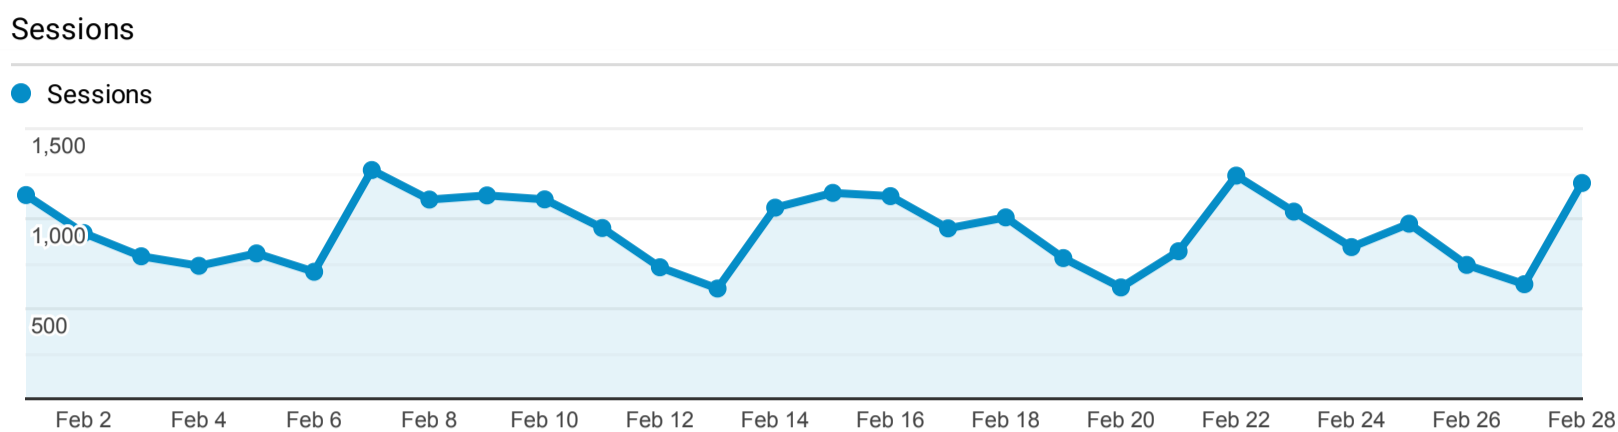

InnReach - Encore - Monthly Stats

Feb 1, 2022 - Feb 28, 2022

All Users
100.00% Sessions

Direct traffic vs Referred by cluster OPAC or lib...

Traffic Type	Sessions
direct	18,019
referral	7,568
onpage_catalog_view	48

MOBIUS to Prospector Catalog

Event Label	Total Events	Sessions
Prospector Link Click	3,716	2,344

Prospector Catalogs to MOBIUS

Source	Sessions
encore.coalliance.org	158
prospector.coalliance.org	76

856 Link Clicks eMO & Sage ONLY