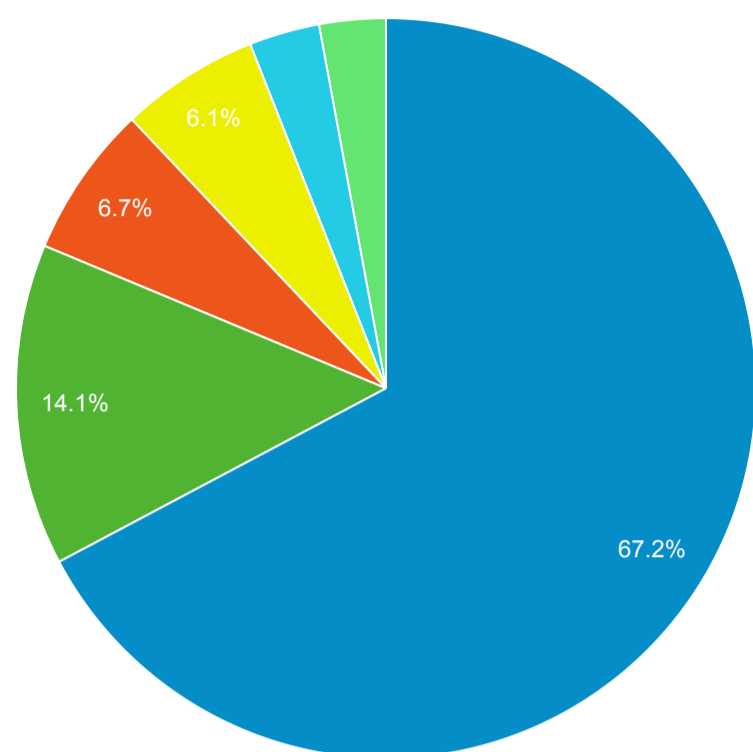

Medicine Book/Journal	747
Education Book/Journal	529
Music And Books On Music Book/Journal	459

Material Type by Record View

■ Book/Journal
■ Video/Film
■ eBooks
■ Music Audio
■ Spoken Audio
■ Other

Material Type by Record View

Event Label	Total Events	Sessions
Book/Journal	17,725	7,772
Video/Film	3,704	1,631
eBooks	1,754	1,060
Music Audio	1,601	496
Spoken Audio	812	415
eMO eBook	214	100
(not set)	213	159
Music Score	117	60
Manuscript/Thesis	56	46
Computer File	51	31

External Link Clicks

Event Label	Total Events	Sessions
Prospector Link Click	3,716	2,344
Searchjavascript:tapestry.form.submit('searchFormComponent', 'searchSubmit');	1,341	871
closejavascript:void(0);	230	195
Spoken Audio	131	88
applyjavascript:tapestry.form.submit('yearRangeFormComponent', 'dateLimitSubmit');	129	94
Video/Film	104	91
What is MOBIUS?http://mobiusconsortium.org/about-mobius	91	78
Back to topjavascript;:	87	69
MOBIUS Librarieshttp://mobiusconsortium.org/members-by-cluster	74	69
Music Audio	72	58