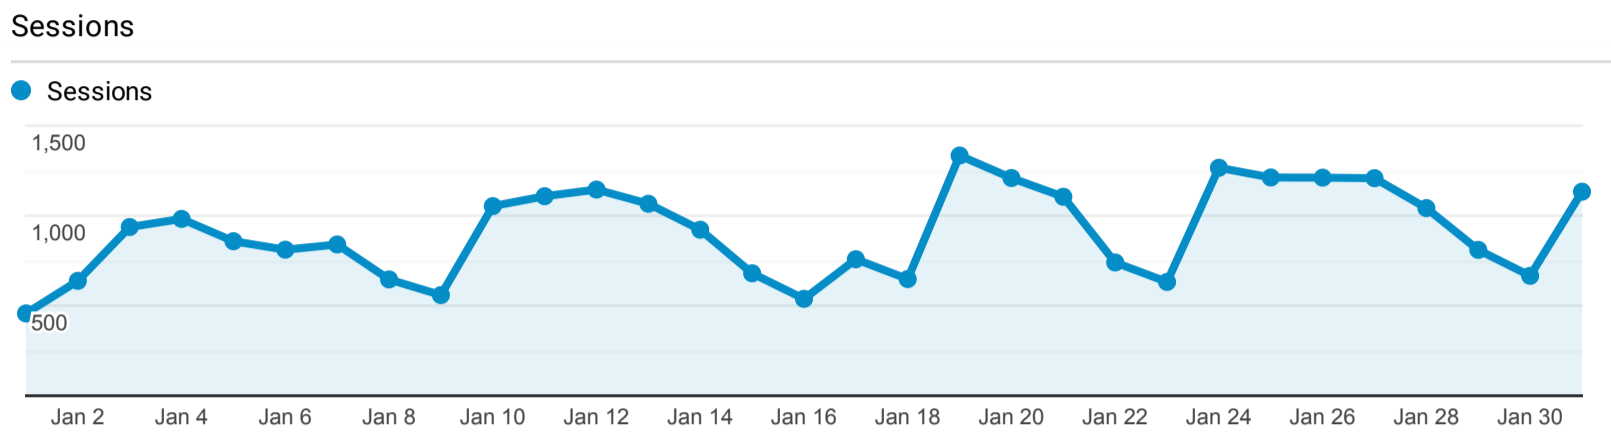

InnReach - Encore - Monthly Stats

Jan 1, 2022 - Jan 31, 2022

All Users  
100.00% Sessions

Direct traffic vs Referred by cluster OPAC or lib...

Traffic Type	Sessions
direct	19,592
referral	7,878
onpage_catalog_view	55

MOBIUS to Prospector Catalog

Event Label	Total Events	Sessions
Prospector Link Click	4,058	2,511

Prospector Catalogs to MOBIUS

Source	Sessions
encore.coalliance.org	166
prospector.coalliance.org	140

856 Link Clicks eMO & Sage ONLY

Event Label	Total Events	Sessions
eMO Link	92	82

Top Referral Traffic

Source	Sessions
searchmobius.org	1,271
coolcat.org	966
mylibrary.polarislibrary.com	911
tulsalibrary.org	676
rivershare.polarislibrary.com	536
slcl.org	396
iii.slcl.org	228
library.truman.edu	204
mostate.libguides.com	190
encore.coalliance.org	166