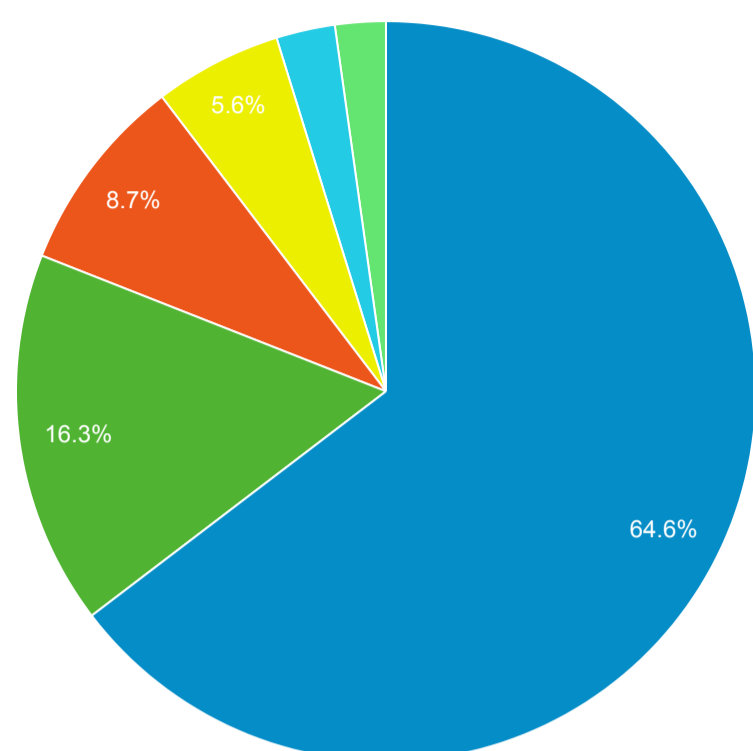

Medicine Book/Journal	759
Music And Books On Music Music Audio	560
Music And Books On Music Book/Journal	533

Material Type by Record View

■ Book/Journal
■ Video/Film
■ Music Audio
■ eBooks
■ Spoken Audio
■ Other

Material Type by Record View

Event Label	Total Events	Sessions
Book/Journal	18,267	8,251
Video/Film	4,617	1,848
Music Audio	2,450	594
eBooks	1,575	1,038
Spoken Audio	726	394
(not set)	225	160
eMO eBook	92	75
Music Score	70	44
Computer File	62	32
Manuscript/Thesis	55	39

External Link Clicks

Event Label	Total Events	Sessions
Prospector Link Click	4,058	2,511
Searchjavascript:tapestry.form.submit('searchFormComponent', 'searchSubmit');	1,394	867
closejavascript:void(0);	236	197
Video/Film	148	119
Spoken Audio	147	99
What is MOBIUS?http://mobiusconsortium.org/about-mobius	117	110
applyjavascript:tapestry.form.submit('yearRangeFormComponent', 'dateLimitSubmit');	102	82
MOBIUS Librarieshttp://mobiusconsortium.org/members-by-cluster	92	81
Back to topjavascript;:	81	71
Music Audio	76	62