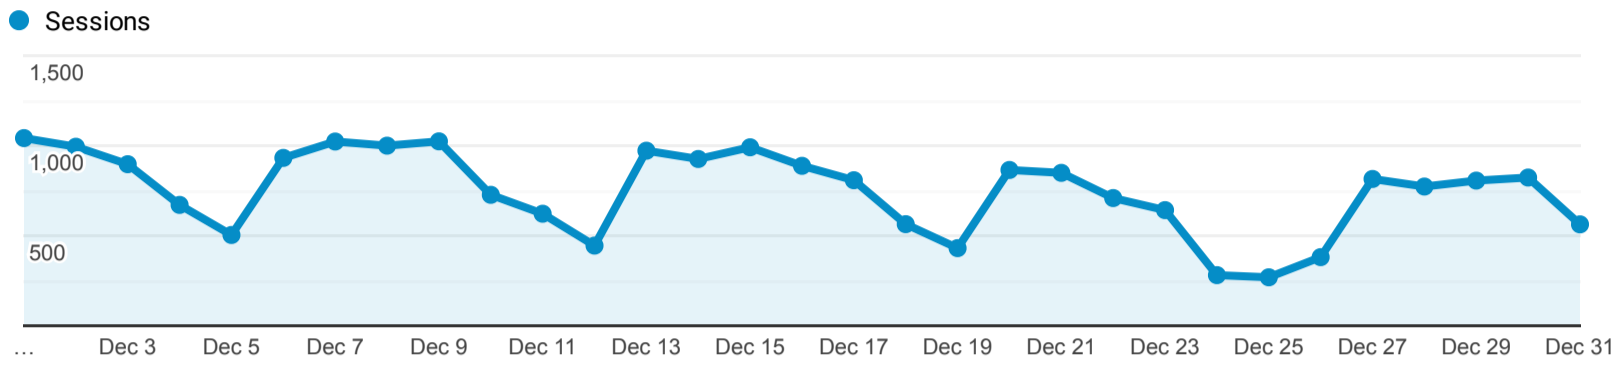

InnReach - Encore - Monthly Stats

Dec 1, 2021 - Dec 31, 2021

All Users
100.00% Sessions

Sessions

Direct traffic vs Referred by cluster OPAC or lib...

Traffic Type	Sessions
direct	16,055
referral	6,625
onpage_catalog_view	69
qr	1

856 Link Clicks eMO & Sage ONLY

Event Label	Total Events	Sessions
eMO Link	65	53

Advanced Search

2,821
% of Total: 4.37% (64,530)

Facet Clicks

Event Label	Sessions
Video/Film	381
Book/Journal	189
Music Audio	127
Author	92
Title	72
Spoken Audio	46
eBooks	36
English	25
eMO eBook	12
Subject	10