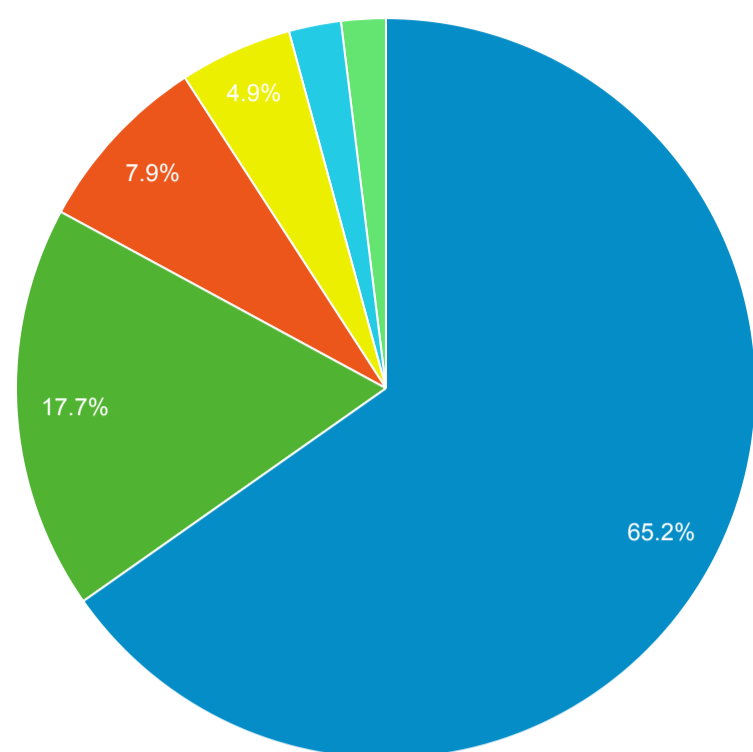

Medicine Book/Journal	873
Music And Books On Music Book/Journal	586
Science Book/Journal	573

Material Type by Record View

■ Book/Journal
■ Video/Film
■ Music Audio
■ eBooks
■ Spoken Audio
■ Other

Material Type by Record View

Event Label	Total Events	Sessions
Book/Journal	16,817	6,991
Video/Film	4,552	1,857
Music Audio	2,046	568
eBooks	1,269	785
Spoken Audio	588	341
(not set)	144	104
Music Score	105	46
eMO eBook	103	69
Manuscript/Thesis	37	29
Any	28	25

External Link Clicks

Event Label	Total Events	Sessions
Prospector Link Click	4,594	2,561
Searchjavascript:tapestry.form.submit('searchFormComponent', 'searchSubmit');	1,360	822
closejavascript:void(0);	153	138
Spoken Audio	117	83
Video/Film	114	88
applyjavascript:tapestry.form.submit('yearRangeFormComponent', 'dateLimitSubmit');	105	79
Music Audio	71	56
MOBIUS - St. Louis County Libraryjavascript;;	66	44
Back to topjavascript;;	64	39
What is MOBIUS?http://mobiusconsortium.org/about-mobius	54	52