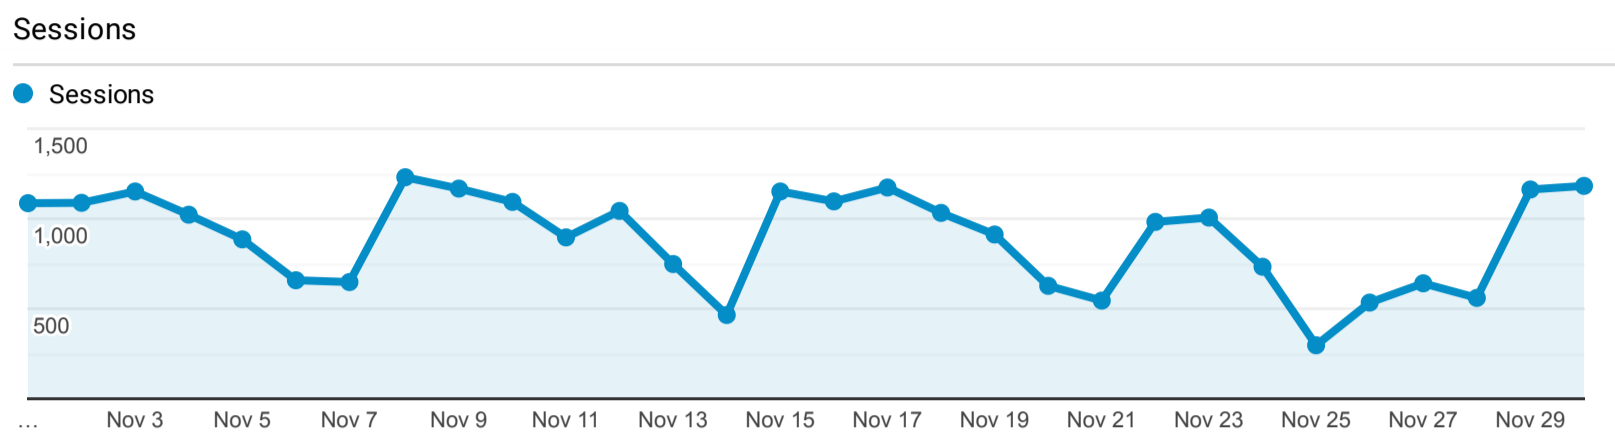

InnReach - Encore - Monthly Stats

Nov 1, 2021 - Nov 30, 2021

All Users
100.00% Sessions

Direct traffic vs Referred by cluster OPAC or lib...

Traffic Type	Sessions
direct	18,659
referral	7,503
onpage_catalog_view	56

MOBIUS to Prospector Catalog

Event Label	Total Events	Sessions
Prospector Link Click	4,775	2,675

Prospector Catalogs to MOBIUS

Source	Sessions
encore.coalliance.org	119
prospector.coalliance.org	115

856 Link Clicks eMO & Sage ONLY

Event Label	Total Events	Sessions
eMO Link	95	84
Sage Link	1	1

Top Referral Traffic

Source	Sessions
searchmobius.org	1,305
coolcat.org	879
slcl.org	756
tulsalibrary.org	706
iii.slcl.org	686
rivershare.polarislibrary.com	436
library.fontbonne.edu	239
library.truman.edu	229
webpac.slcl.org	175
mostate.libguides.com	171