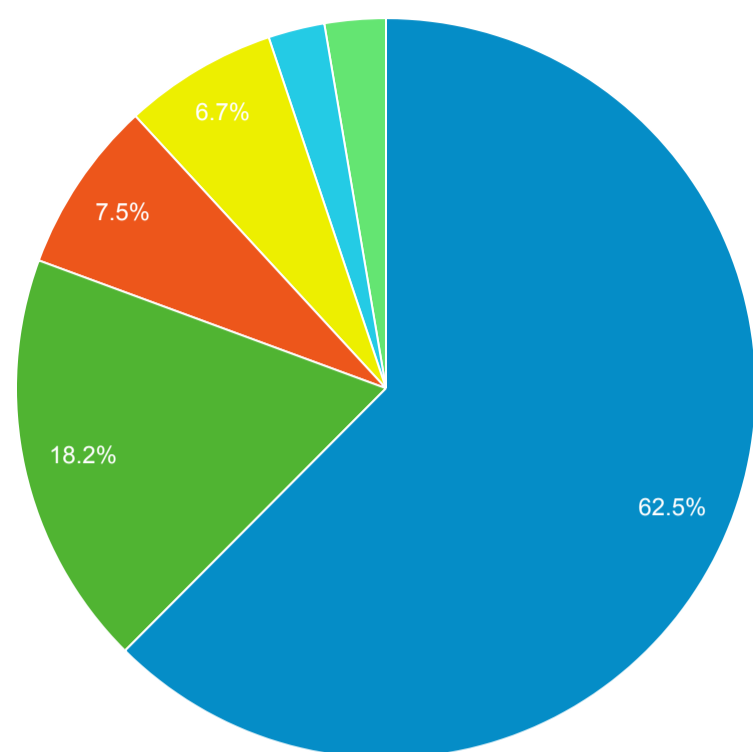

Medicine Book/Journal	828
Music And Books On Music Book/Journal	649
Science Book/Journal	470

Material Type by Record View

■ Book/Journal
■ Video/Film
■ eBooks
■ Music Audio
■ Spoken Audio
■ Other

Material Type by Record View

Event Label	Total Events	Sessions
Book/Journal	18,240	8,019
Video/Film	5,301	2,109
eBooks	2,202	1,156
Music Audio	1,959	557
Spoken Audio	720	382
(not set)	206	150
eMO eBook	206	131
Music Score	130	55
Any	73	56
Manuscript/Thesis	58	43

External Link Clicks

Event Label	Total Events	Sessions
Prospector Link Click	4,775	2,675
Searchjavascript:tapestry.form.submit('searchFormComponent', 'searchSubmit');	1,633	975
closejavascript:void(0);	229	187
Spoken Audio	139	90
Video/Film	131	114
applyjavascript:tapestry.form.submit('yearRangeFormComponent', 'dateLimitSubmit');	107	83
Back to topjavascript:;	81	58
Music Audio	81	67
MOBIUS Librarieshttp://mobiusconsortium.org/members-by-cluster	72	65
What is MOBIUS?http://mobiusconsortium.org/about-mobius	69	67