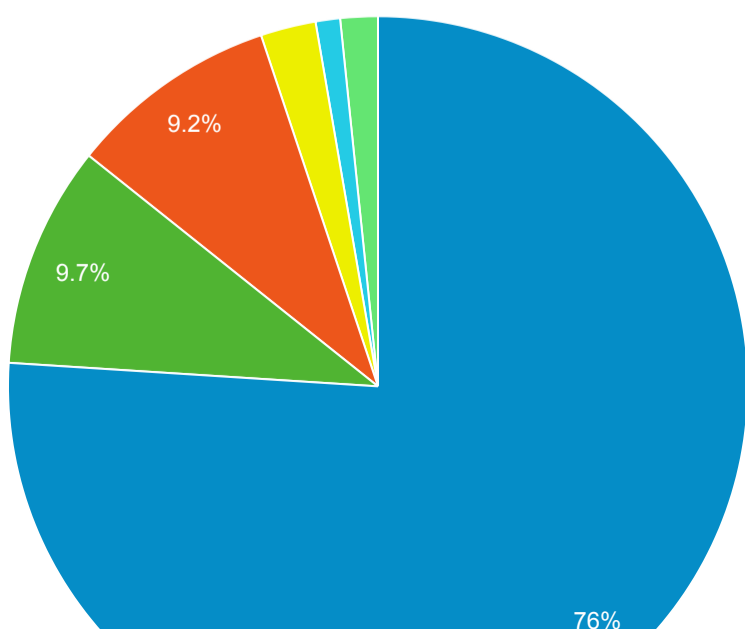

Material Type by Record View

■ book ■ film ■ ebook ■ cdbook ■ musicalsound ■ Other

Direct traffic vs Referred by cluster OPAC or lib...

Traffic Type	Sessions
referral	2,475
direct	1,929
onpage_catalog_view	3

MOBIUS to Prospector Catalog

Event Label	Total Events	Sessions
Prospector Link Click	321	189

Prospector Catalogs to MOBIUS

Source	Sessions
encore.coalliance.org	1

856 Link Clicks eMO & Sage ONLY

Event Label	Total Events	Sessions
eMO Link	71	49

Request Events - ID Help & Find Cluster

Event Label	Total Events	Sessions
There is no data for this view.