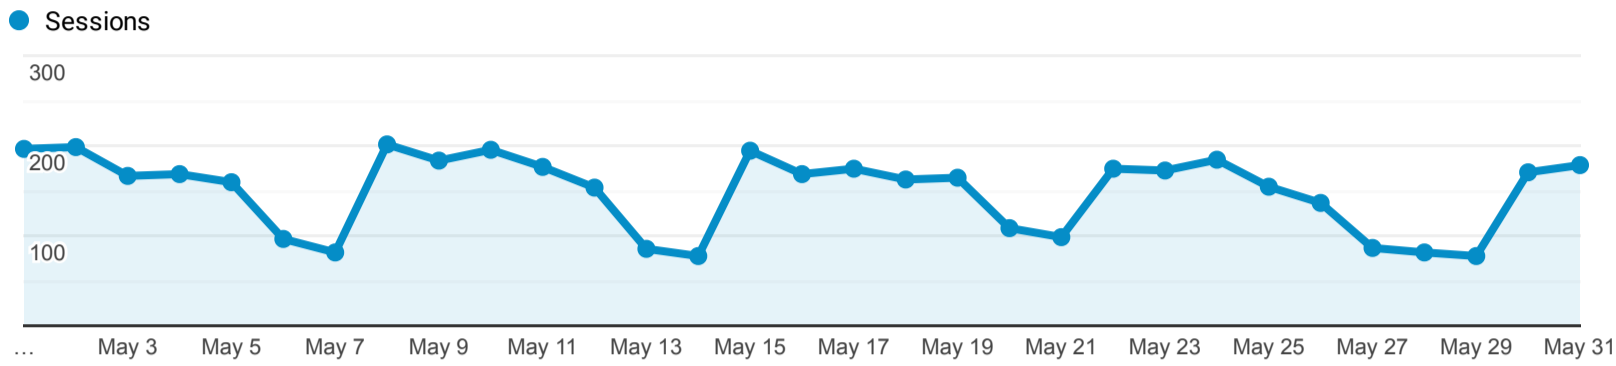

> Classic - Membership - Monthly Stats

May 1, 2023 - May 31, 2023

All Users  
100.00% Sessions

Sessions

Top Referral Traffic

Source	Sessions
slouc.na2.iivega.com	2,961
mylibrary.polarislibrary.com	2,106
searchmobius.org	1,060
carks.na.iivega.com	762
coolcat.org	760
slcl.org	586
rivershare.polarislibrary.com	559
widgets.ebscohost.com	557
prospector.coalliance.org	285
mostate.libguides.com	150

Search Types

Event Label	Total Events	Sessions
Keyword	3,148	1,238
Title	1,503	709
Author	708	412
Keyword Search	611	203
Title Search	223	81
Standard Number	131	40
Author Search	93	48
Subject (Library of Congress)	71	31
Subject	63	41
Limit/Sort Search	45	28

### Navigation Button Clicks

Event Label	Total Events	Sessions
Start Over	1,293	914
Regular Display	821	505
Return to Browse	332	132
Next Record	328	62
Previous Record	94	47
Log off	71	50
Another Search	62	38
Modify Search	47	35
MARC Display	44	27
Home	42	34