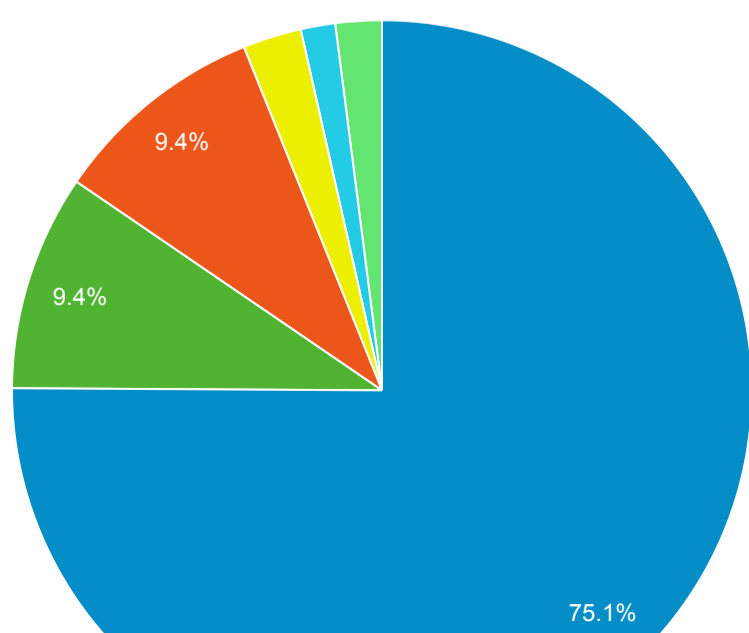

Material Type by Record View

■ book ■ ebook ■ film ■ cdbook ■ musicalsound ■ Other