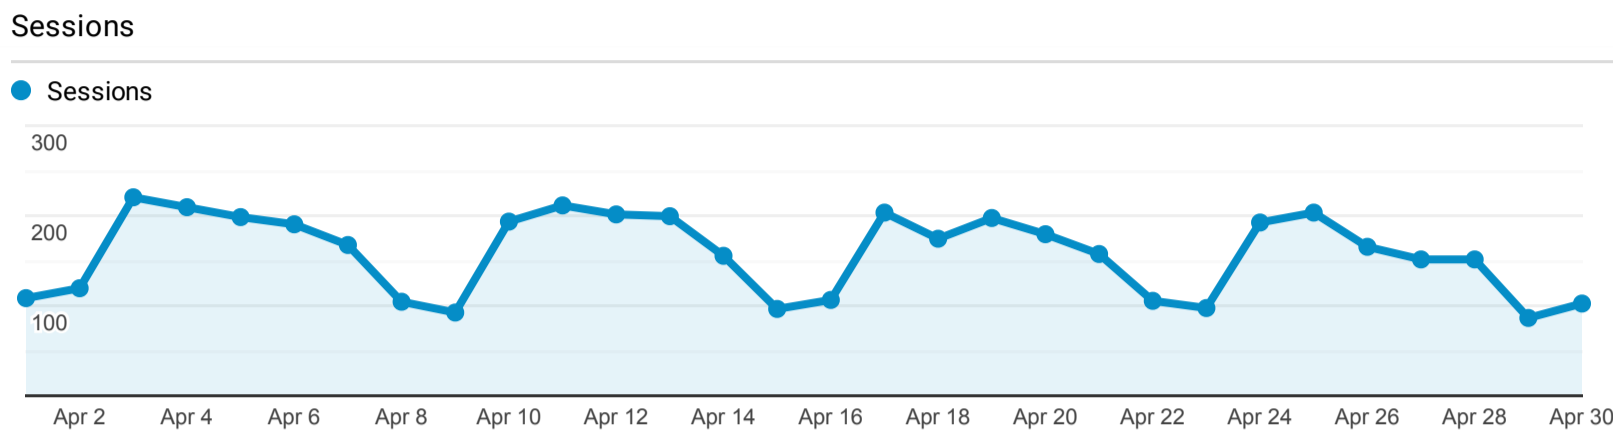

> Classic - Membership - Monthly Stats

Apr 1, 2023 - Apr 30, 2023

All Users  
100.00% Sessions

Direct traffic vs Referred by cluster OPAC or lib...

Traffic Type	Sessions
referral	2,618
direct	1,919
onpage_catalog_view	6

MOBIUS to Prospector Catalog

Event Label	Total Events	Sessions
Prospector Link Click	240	157

Prospector Catalogs to MOBIUS

Source	Sessions
encore.coalliance.org	4

856 Link Clicks eMO & Sage ONLY

Event Label	Total Events	Sessions
eMO Link	134	85

Search Types

Event Label	Total Events	Sessions
Keyword	2,820	1,207
Title	1,796	653
Keyword Search	646	218
Author	631	384
Title Search	140	80
Standard Number	81	39
Subject	69	38
Subject (Library of Congress)	67	33
Author Search	58	39
OCLC Number	56	15

### Navigation Button Clicks

Event Label	Total Events	Sessions
Start Over	1,183	872
Regular Display	770	514
Next Record	357	61
Return to Browse	329	123
Previous Record	97	38
Log off	53	44
Modify Search	51	44
Limit/Sort Search	35	30
Another Search	33	28
Clear Form	33	19