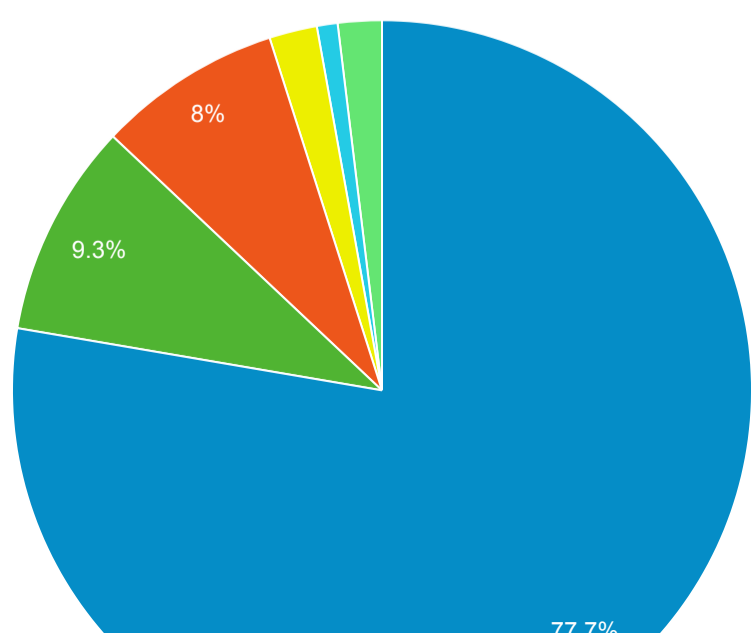

Material Type by Record View

■ book
■ film
■ ebook
■ cdbook
■ musicalsound
■ Other

Direct traffic vs Referred by cluster OPAC or lib...

Traffic Type	Sessions
referral	2,820
direct	2,106
onpage_catalog_view	15

MOBIUS to Prospector Catalog

Event Label	Total Events	Sessions
Prospector Link Click	322	217

Prospector Catalogs to MOBIUS

Source	Sessions
encore.coalliance.org	6

856 Link Clicks eMO & Sage ONLY

Event Label	Total Events	Sessions
eMO Link	113	93

Request Events - ID Help & Find Cluster

Event Label	Total Events	Sessions
There is no data for this view.