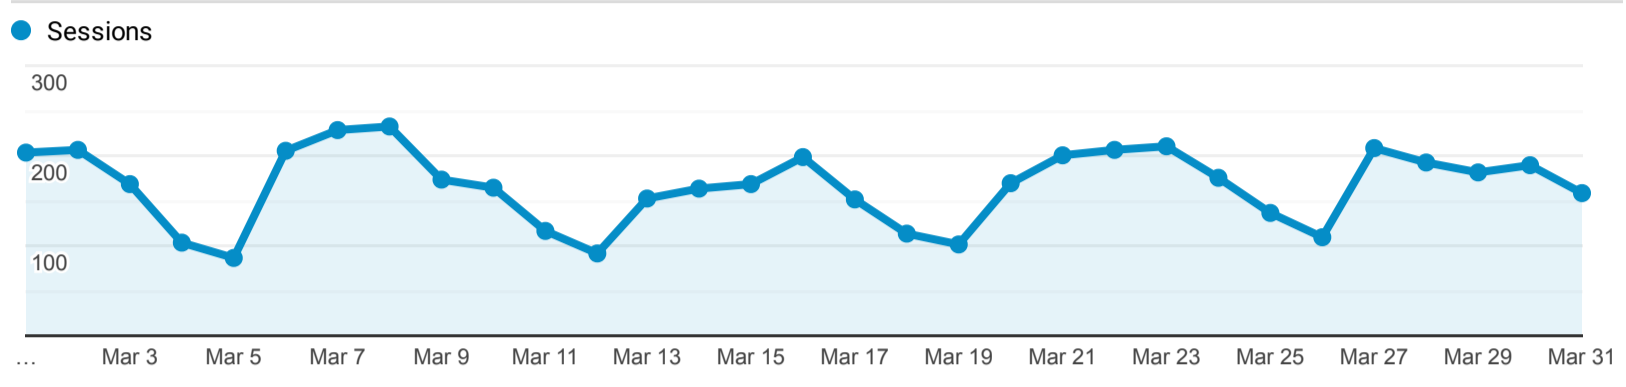

> Classic - Membership - Monthly Stats

Mar 1, 2023 - Mar 31, 2023

**All Users**  
100.00% Sessions

Sessions

Top Referral Traffic

Source	Sessions
slouc.na2.iivega.com	3,176
mylibrary.polarislibrary.com	2,434
searchmobius.org	1,308
coolcat.org	779
carks.na.iivega.com	759
slcl.org	688
rivershare.polarislibrary.com	687
prospector.coalliance.org	271
mostate.libguides.com	235
shib-idp.umssystem.edu	183

Search Types

Event Label	Total Events	Sessions
Keyword	3,057	1,332
Title	2,079	854
Author	730	440
Keyword Search	690	269
Title Search	153	85
Subject (Library of Congress)	116	77
Subject	106	63
Standard Number	96	58
Author Search	71	40
Limit/Sort Search	71	47

Request Events - ID Help & Find Cluster

Event Label	Total Events	Sessions
There is no data for this view.		

### Navigation Button Clicks

Event Label	Total Events	Sessions
Start Over	1,433	1,076
Regular Display	943	601
Next Record	685	93
Return to Browse	335	119
Previous Record	111	45
Limit/Sort Search	69	52
Log off	69	61
MARC Display	60	38
Modify Search	56	46
Another Search	31	30