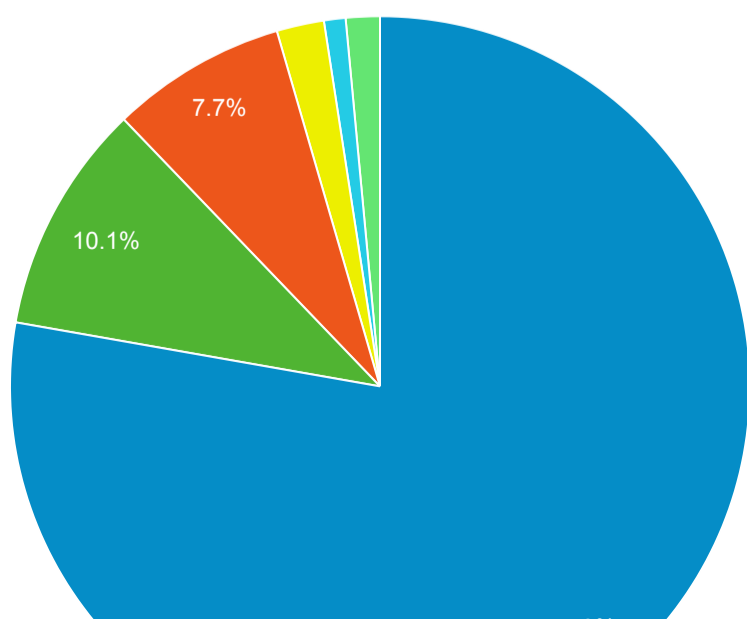

MOBIUS to Prospector Catalog

Event Label	Total Events	Sessions
Prospector Link Click	361	254

Prospector Catalogs to MOBIUS

Source	Sessions
encore.coalliance.org	3
prospector.coalliance.org	2

856 Link Clicks eMO & Sage ONLY

Event Label	Total Events	Sessions
eMO Link	180	114

Search Types

Event Label	Total Events	Sessions
Keyword	2,063	1,121
Title	1,514	825
Author	762	423
Keyword Search	449	207
Title Search	190	91
Standard Number	153	56
Subject	139	69
Subject (Library of Congress)	114	45
Author Search	73	45
Limit/Sort Search	51	34

Request Events - ID Help & Find Cluster

Event Label	Total Events	Sessions
There is no data for this view.		

Material Type by Record View

■ book
 ■ ebook
 ■ film
 ■ cdbook
 ■ emo_ebooks_red
 ■ Other

Material Type by Record View