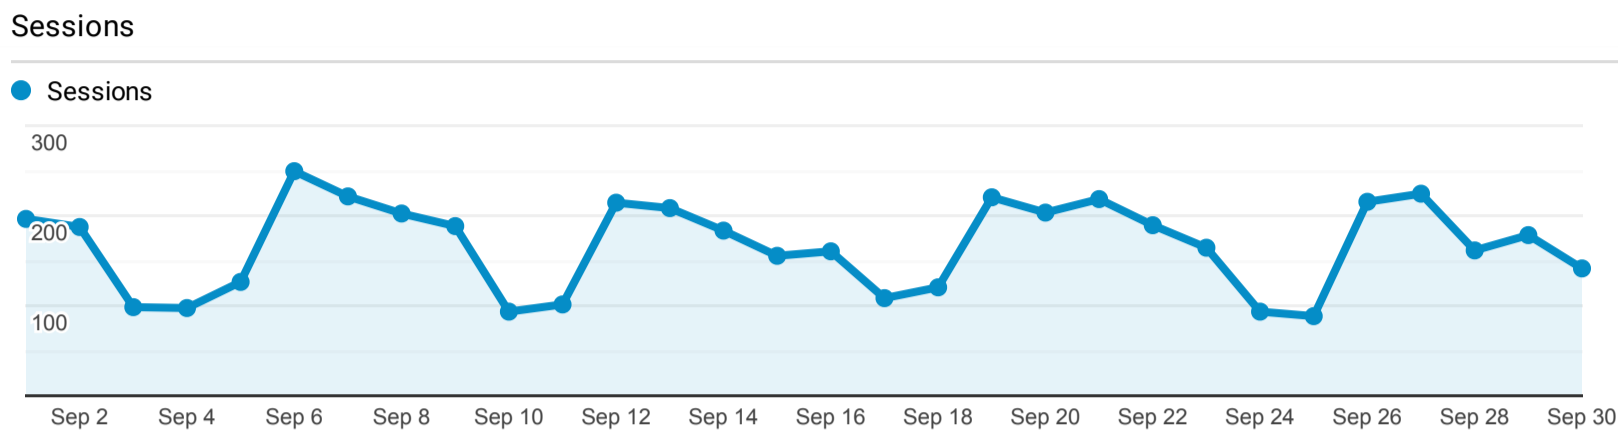

> Classic - Membership - Monthly Stats

Sep 1, 2022 - Sep 30, 2022

All Users
100.00% Sessions

Direct traffic vs Referred by cluster OPAC or lib...

Traffic Type	Sessions
referral	3,380
direct	1,562
onpage_catalog_view	1

Event Label	Total Events	Sessions
eMO Link	180	114

Search Types

Event Label	Total Events	Sessions
Keyword	2,063	1,121
Title	1,514	825
Author	762	423
Keyword Search	449	207
Title Search	190	91
Standard Number	153	56
Subject	139	69
Subject (Library of Congress)	114	45
Author Search	73	45
Limit/Sort Search	51	34

Event Label	Total Events	Sessions
Start Over	1,429	1,018
Regular Display	948	637
Return to Browse	325	112
Next Record	225	66
Previous Record	90	43
MARC Display	64	42
Log off	58	50
Limit/Sort Search	46	33
Another Search	43	39
Modify Search	39	31