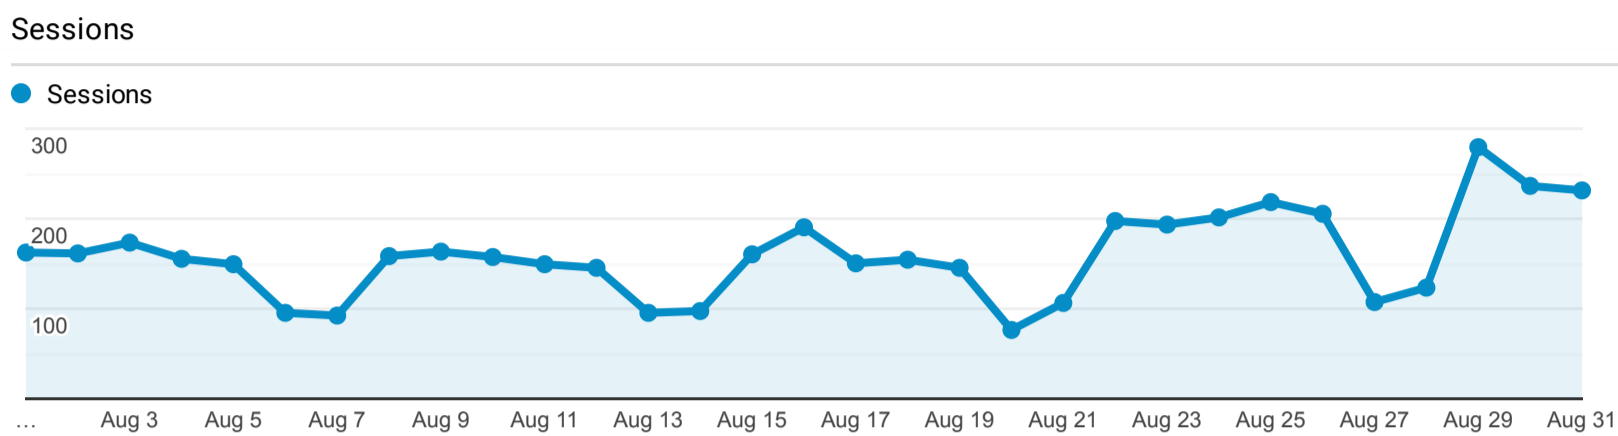

> Classic - Membership - Monthly Stats

Aug 1, 2022 - Aug 31, 2022

All Users
100.00% Sessions

Direct traffic vs Referred by cluster OPAC or lib...

Traffic Type	Sessions
referral	3,169
direct	1,684

MOBIUS to Prospector Catalog

Search Types

Event Label	Total Events	Sessions
Keyword	2,298	1,182
Title	1,697	911
Author	687	427
Keyword Search	457	168
Title Search	152	96
Subject	118	60
Subject (Library of Congress)	112	55
Standard Number	110	51
Limit/Sort Search	81	48
Author Search	71	43

Navigation Button Clicks

Event Label	Total Events	Sessions
Start Over	1,634	1,158
Regular Display	1,024	683
Return to Browse	330	134
Next Record	328	81
Previous Record	96	40
Log off	75	60
Limit/Sort Search	66	43
Modify Search	53	38
MARC Display	44	37
Clear Form	39	14