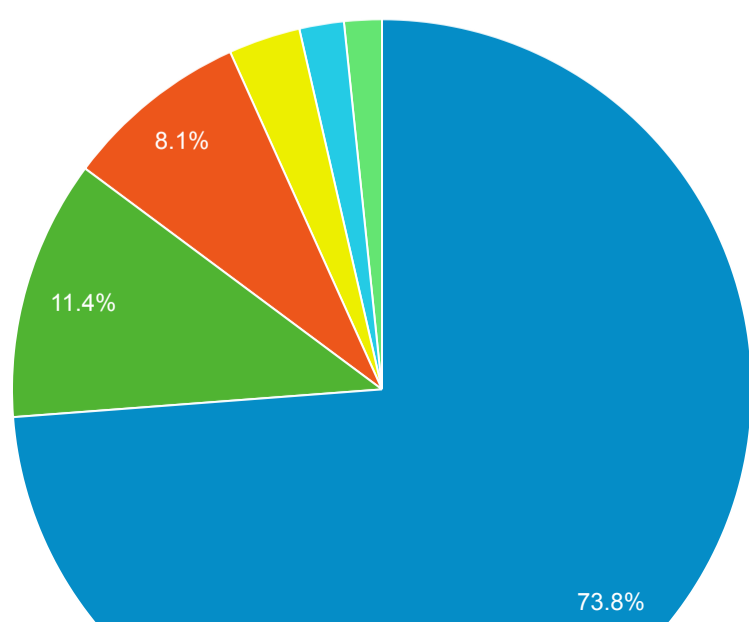

Material Type by Record View

■ book
■ ebook
■ film
■ cdbook
■ musicalsound
■ Other