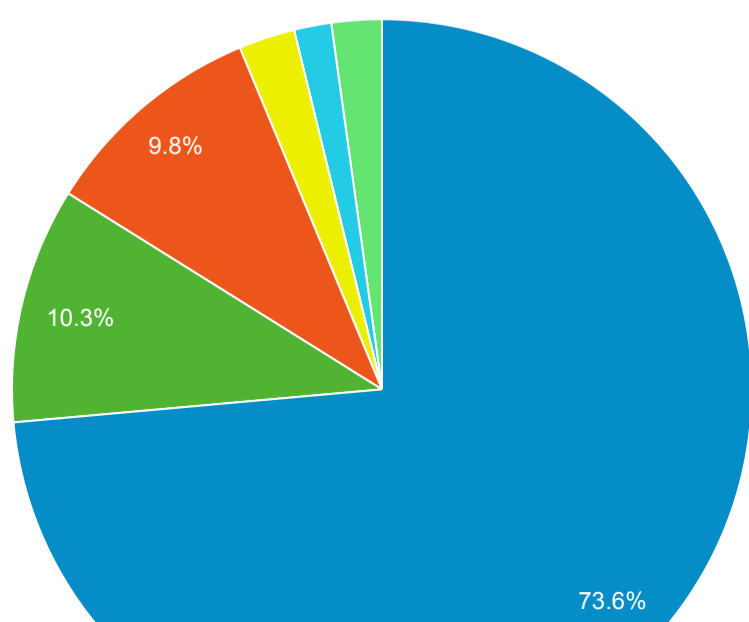

Material Type by Record View

book ebook film cdbook musicalsound Other