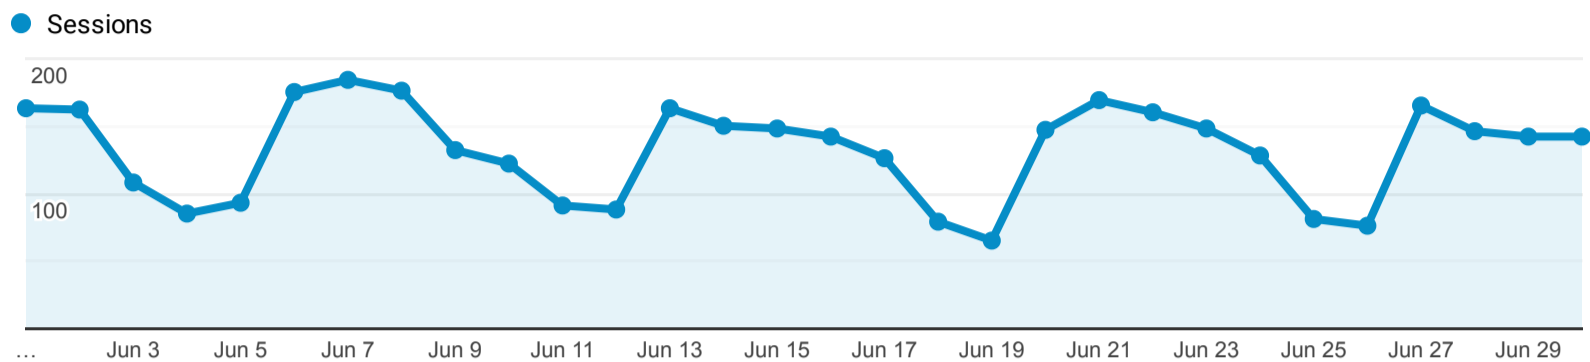

> Classic - Membership - Monthly Stats

Jun 1, 2022 - Jun 30, 2022

All Users  
100.00% Sessions

Sessions

Direct traffic vs Referred by cluster OPAC or lib...

Traffic Type	Sessions
referral	2,641
direct	1,262

MOBIUS to Prospector Catalog

Event Label	Total Events	Sessions
Prospector Link Click	439	236

Prospector Catalogs to MOBIUS

Source	Sessions
prospector.coalliance.org	6

856 Link Clicks eMO & Sage ONLY

Event Label	Total Events	Sessions
eMO Link	132	93

Search Types

Event Label	Total Events	Sessions
Keyword	1,839	935
Title	1,484	764
Author	589	341
Keyword Search	358	142
Title Search	222	103
Subject (Library of Congress)	94	38
Subject	80	44
Limit/Sort Search	57	41
Author Search	47	28
Standard Number	44	32

### Navigation Button Clicks

Event Label	Total Events	Sessions
Start Over	1,184	855
Regular Display	824	543
Next Record	424	73
Return to Browse	419	129
Previous Record	109	47
Log off	58	47
Limit/Sort Search	54	42
MARC Display	35	32
Clear Form	31	14
Modify Search	29	21