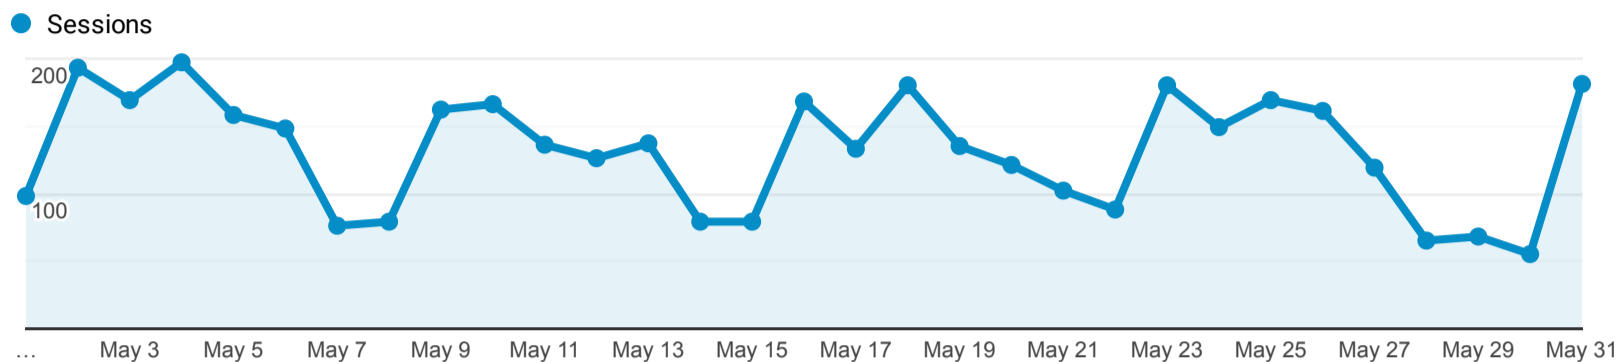

> Classic - Membership - Monthly Stats

May 1, 2022 - May 31, 2022

All Users
100.00% Sessions

Sessions

Top Referral Traffic

| Source | Sessions |
|--------------------------------|----------|
| slouc.na2.iivega.com | 2,182 |
| mylibrary.polarislibrary.com | 1,796 |
| searchmobius.org | 1,057 |
| mobius-encore.lib.umsystem.edu | 951 |
| coolcat.org | 826 |
| rivershare.polarislibrary.com | 754 |
| slcl.org | 728 |
| tulsalibrary.org | 662 |
| prospector.coalliance.org | 195 |
| encore.coalliance.org | 191 |

Search Types

| Event Label | Total Events | Sessions |
|-------------------------------|--------------|----------|
| Keyword | 1,772 | 875 |
| Title | 1,324 | 689 |
| Author | 601 | 345 |
| Keyword Search | 344 | 141 |
| Title Search | 166 | 91 |
| Subject (Library of Congress) | 137 | 57 |
| Subject | 99 | 51 |
| Standard Number | 79 | 36 |
| Author Search | 54 | 35 |
| Limit/Sort Search | 47 | 27 |