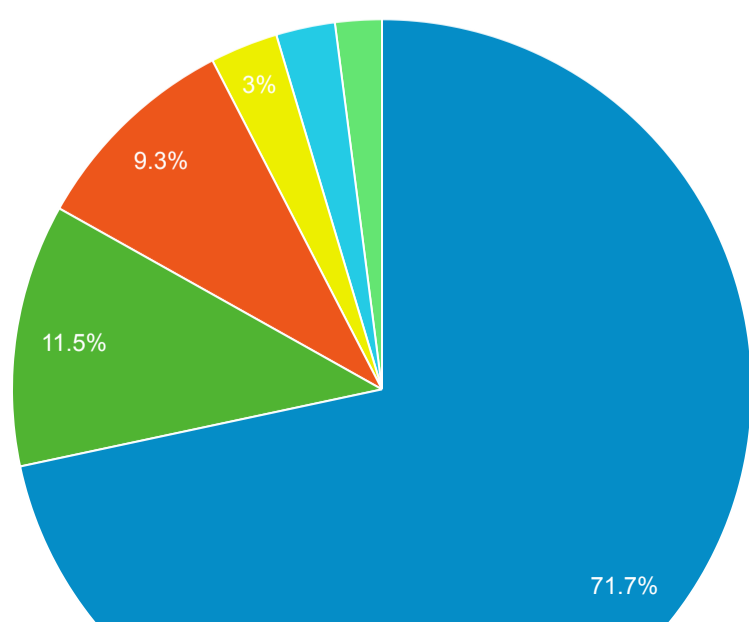

Material Type by Record View

■ book
■ film
■ ebook
■ cdbook
■ musicalsound
■ Other

Direct traffic vs Referred by cluster OPAC or lib...

Traffic Type	Sessions
referral	2,710
direct	1,281
onpage_catalog_view	1

MOBIUS to Prospector Catalog

Event Label	Total Events	Sessions
Prospector Link Click	441	214

Prospector Catalogs to MOBIUS

Source	Sessions
There is no data for this view.	

856 Link Clicks eMO & Sage ONLY

Event Label	Total Events	Sessions
eMO Link	83	58

Request Events - ID Help & Find Cluster

Event Label	Total Events	Sessions
There is no data for this view.