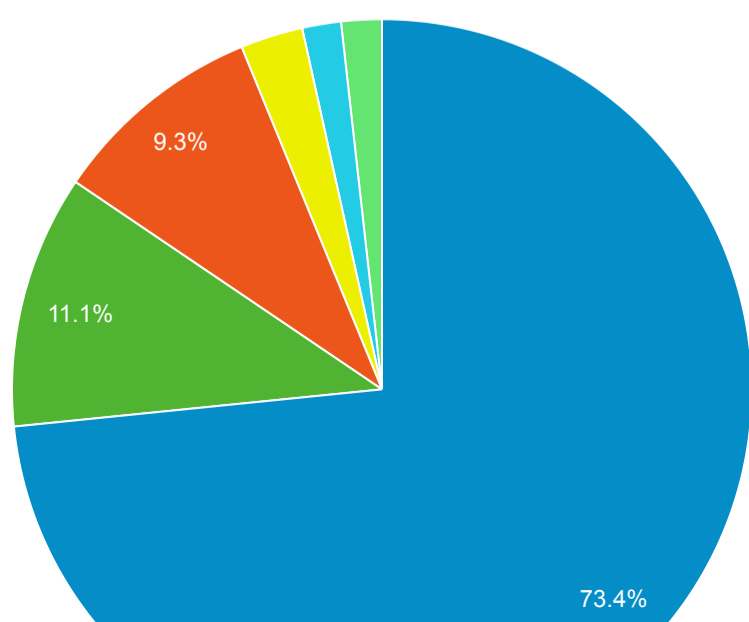

Material Type by Record View

■ book ■ ebook ■ film ■ cdbook ■ musicalsound ■ Other

Direct traffic vs Referred by cluster OPAC or lib...

Traffic Type	Sessions
referral	3,209
direct	1,363
onpage_catalog_view	1

MOBIUS to Prospector Catalog

Event Label	Total Events	Sessions
Prospector Link Click	351	197

Prospector Catalogs to MOBIUS

Source	Sessions
encore.coalliance.org	2
prospector.coalliance.org	1

856 Link Clicks eMO & Sage ONLY

Event Label	Total Events	Sessions
eMO Link	131	84

Request Events - ID Help & Find Cluster

Event Label	Total Events	Sessions
There is no data for this view.