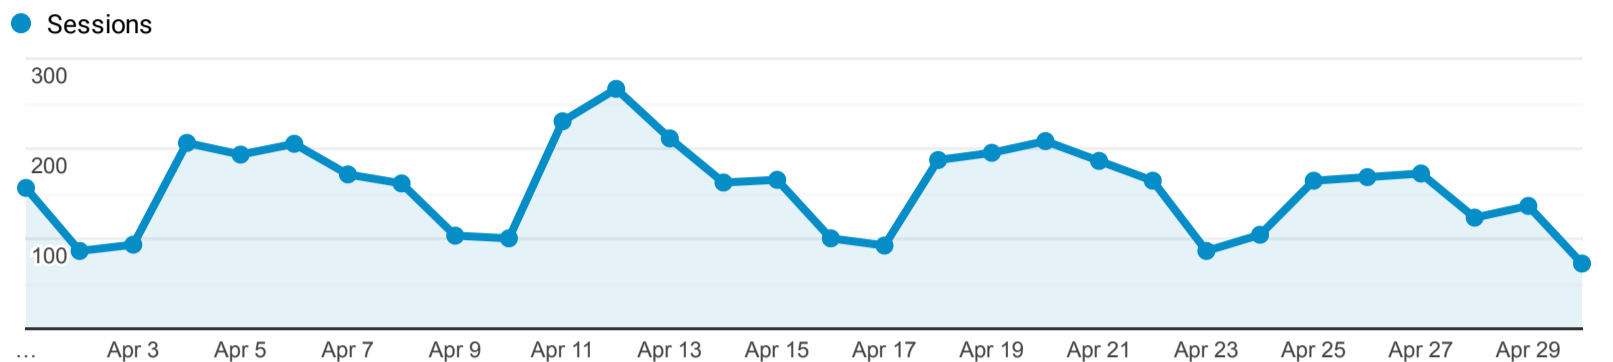

> Classic - Membership - Monthly Stats

Apr 1, 2022 - Apr 30, 2022

All Users
100.00% Sessions

Sessions

Top Referral Traffic

Source	Sessions
slouc.na2.iivega.com	1,814
mylibrary.polarislibrary.com	1,794
searchmobius.org	1,375
mobius-encore.lib.umsystem.edu	1,070
slcl.org	820
coolcat.org	818
rivershare.polarislibrary.com	718
tulsalibrary.org	610
mobius.lib.umsystem.edu	201
encore.coalliance.org	185

Search Types

Event Label	Total Events	Sessions
Keyword	1,899	1,031
Title	1,296	743
Author	610	345
Keyword Search	378	174
Subject (Library of Congress)	199	67
Title Search	138	83
Subject	127	54
Journals, Magazines, Papers	89	30
OCLC Number	82	16
Standard Number	74	45

Navigation Button Clicks

Event Label	Total Events	Sessions
Start Over	1,300	900
Regular Display	801	568
Return to Browse	517	117
Next Record	266	62
Previous Record	57	37
MARC Display	55	37
Log off	46	35
Modify Search	42	35
Another Search	41	35
Limit/Sort Search	41	39