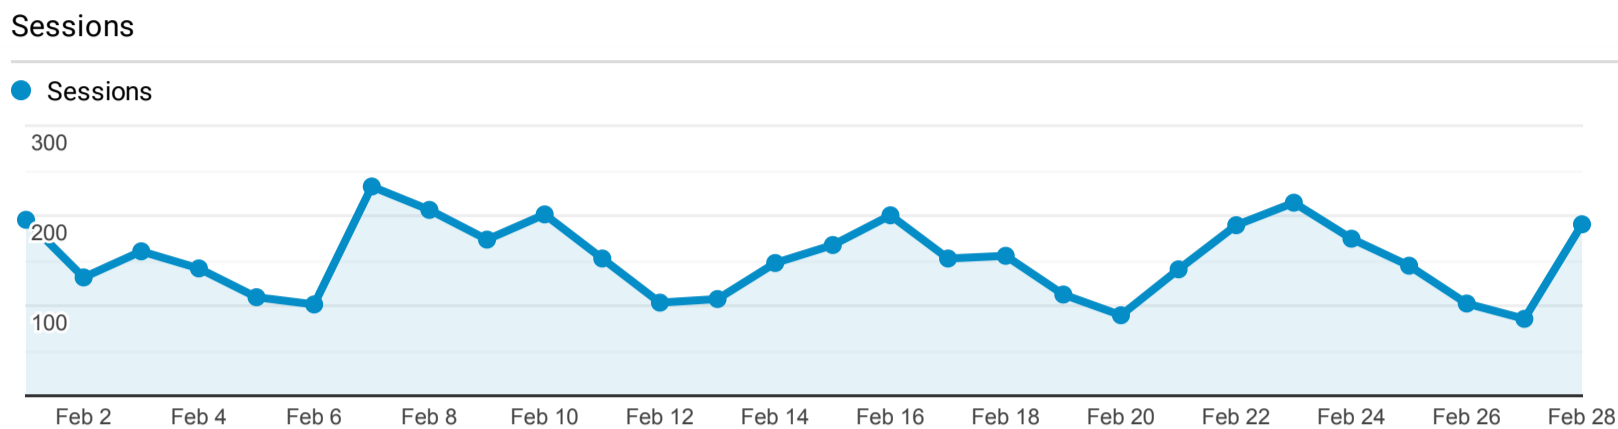

> Classic - Membership - Monthly Stats

Feb 1, 2022 - Feb 28, 2022

All Users
100.00% Sessions

Direct traffic vs Referred by cluster OPAC or lib...

Traffic Type	Sessions
referral	2,896
direct	1,311

MOBIUS to Prospector Catalog

Prospector Catalogs to MOBIUS

Source	Sessions
There is no data for this view.	

856 Link Clicks eMO & Sage ONLY

Event Label	Total Events	Sessions
eMO Link	95	66

Request Events - ID Help & Find Cluster

Event Label	Total Events	Sessions
There is no data for this view.		

Search Types

Event Label	Total Events	Sessions
Keyword	1,659	944
Title	1,346	684
Author	557	350
Keyword Search	343	155
Subject	104	56
Title Search	101	57
Standard Number	95	56
Subject (Library of Congress)	88	51
Limit/Sort Search	58	28
Author Search	56	34

Navigation Button Clicks

Event Label	Total Events	Sessions
Start Over	1,164	834
Regular Display	738	492
Return to Browse	394	118
Next Record	135	57
Save Record	68	36
Previous Record	51	28
Limit/Sort Search	46	25
Home	43	24
MARC Display	37	32
View Saved Records	35	30