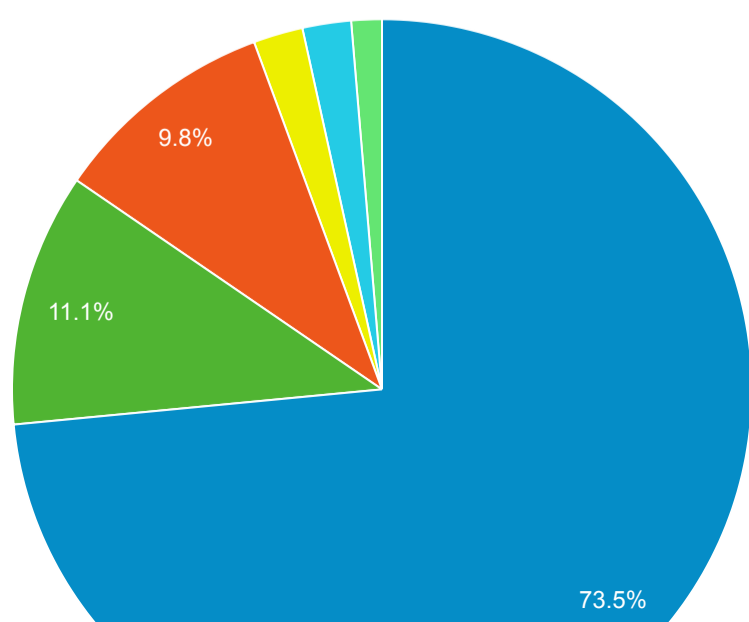

Material Type by Record View

■ book
■ ebook
■ film
■ musicalsound
■ cdbook
■ Other