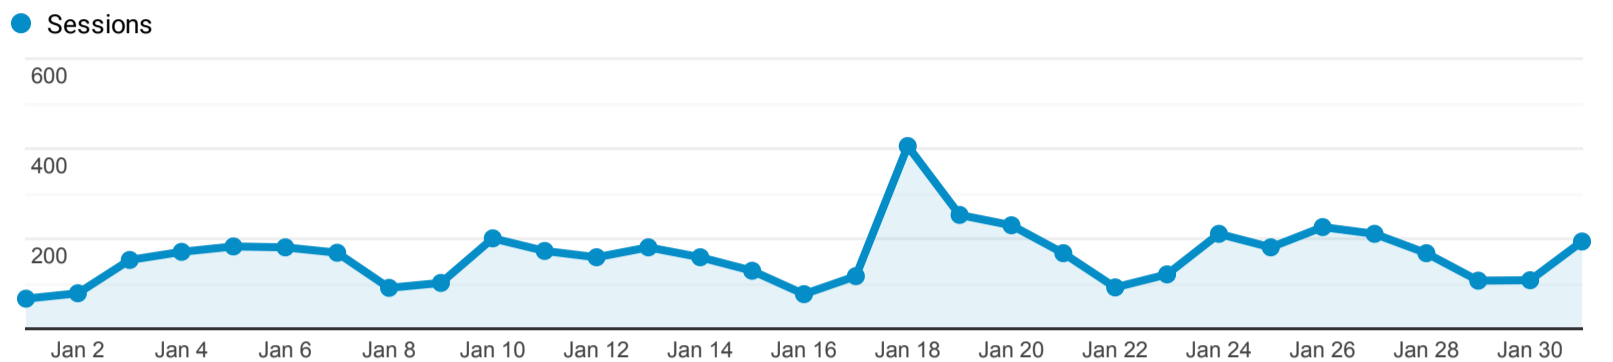

> Classic - Membership - Monthly Stats

Jan 1, 2022 - Jan 31, 2022

All Users  
100.00% Sessions

Sessions

Top Referral Traffic

| Source                         | Sessions |
|--------------------------------|----------|
| mobius-encore.lib.umsystem.edu | 1,619    |
| searchmobius.org               | 1,241    |
| coolcat.org                    | 960      |
| mylibrary.polarislibrary.com   | 908      |
| tulsalibrary.org               | 675      |
| rivershare.polarislibrary.com  | 535      |
| slcl.org                       | 393      |
| iii.slcl.org                   | 227      |
| mobius.lib.umsystem.edu        | 205      |
| library.truman.edu             | 204      |

Search Types

| Event Label                   | Total Events | Sessions |
|-------------------------------|--------------|----------|
| Keyword                       | 2,579        | 1,247    |
| Title                         | 1,525        | 869      |
| Author                        | 729          | 457      |
| Keyword Search                | 520          | 208      |
| Title Search                  | 188          | 89       |
| Subject (Library of Congress) | 187          | 70       |
| Subject                       | 152          | 77       |
| Standard Number               | 105          | 61       |
| Limit/Sort Search             | 82           | 47       |
| Author Search                 | 65           | 38       |