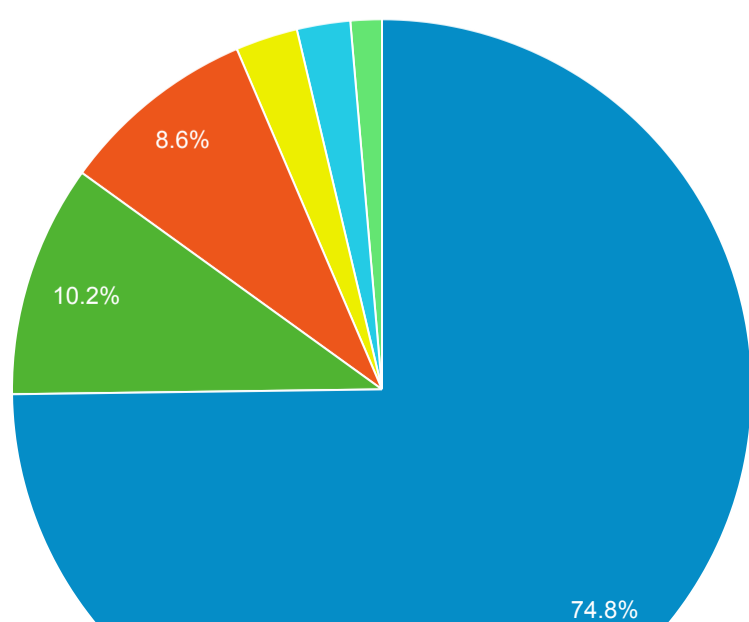

Material Type by Record View

book ebook film cdbook musicalsound Other

Direct traffic vs Referred by cluster OPAC or lib...

Traffic Type	Sessions
referral	3,307
direct	1,641
onpage_catalog_view	2

MOBIUS to Prospector Catalog

Event Label	Total Events	Sessions
Prospector Link Click	390	268

Prospector Catalogs to MOBIUS

Source	Sessions
prospector.coalliance.org	3
encore.coalliance.org	1

856 Link Clicks eMO & Sage ONLY

Event Label	Total Events	Sessions
eMO Link	131	93

Request Events - ID Help & Find Cluster

Event Label	Total Events	Sessions
There is no data for this view.