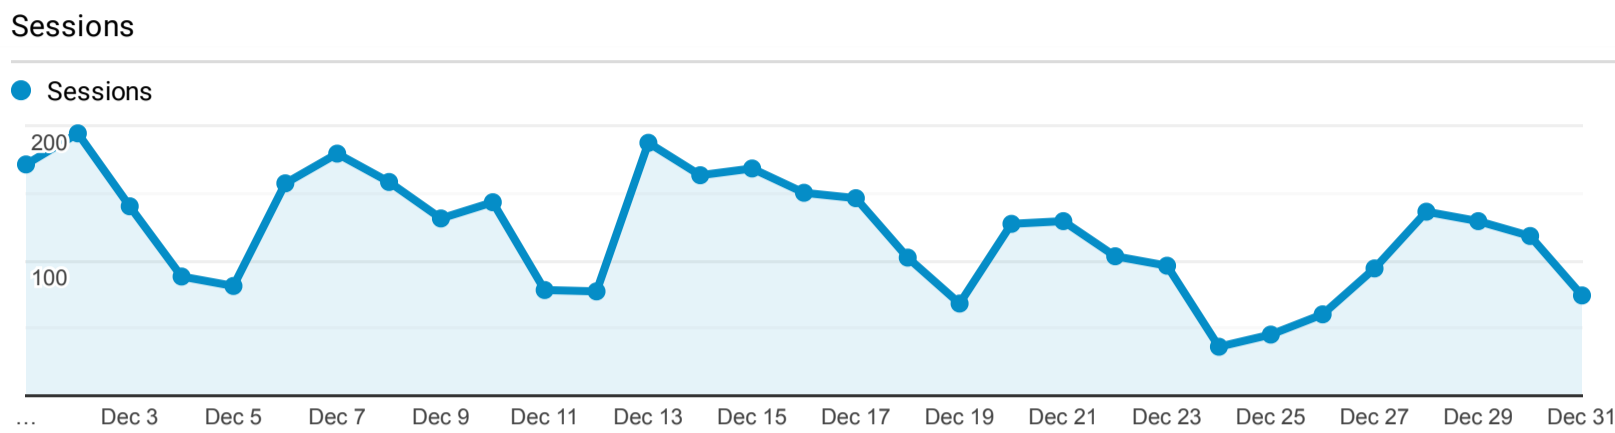

> Classic - Membership - Monthly Stats

Dec 1, 2021 - Dec 31, 2021

All Users
100.00% Sessions

Direct traffic vs Referred by cluster OPAC or lib...

Traffic Type	Sessions
referral	2,471
direct	1,157

MOBIUS to Prospector Catalog

Event Label	Total Events	Sessions
Prospector Link Click	240	175

Prospector Catalogs to MOBIUS

Source	Sessions
encore.coalliance.org	1

856 Link Clicks eMO & Sage ONLY

Event Label	Total Events	Sessions
eMO Link	83	55

Search Types

Event Label	Total Events	Sessions
Keyword	1,883	856
Title	1,120	620
Author	504	309
Keyword Search	296	134
Title Search	112	64
Standard Number	73	40
Subject	60	31
Limit/Sort Search	53	33
Subject (Library of Congress)	44	32
Author Search	43	25

Navigation Button Clicks

Event Label	Total Events	Sessions
Start Over	946	702
Regular Display	618	414
Return to Browse	241	87
Next Record	179	41
Limit/Sort Search	47	35
Modify Search	39	28
Previous Record	36	20
Log off	30	29
Home	26	21
Clear Form	23	13