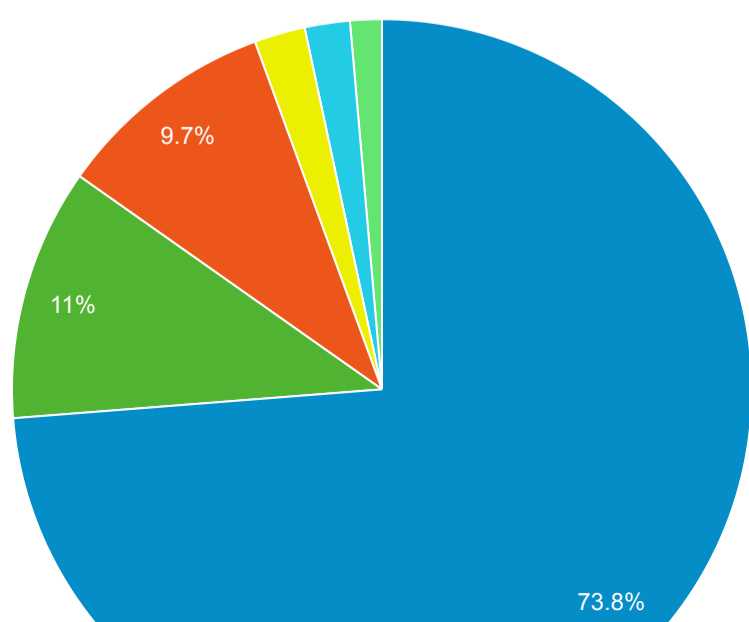

Material Type by Record View

■ book
■ film
■ ebook
■ cdbook
■ musicalsound
■ Other