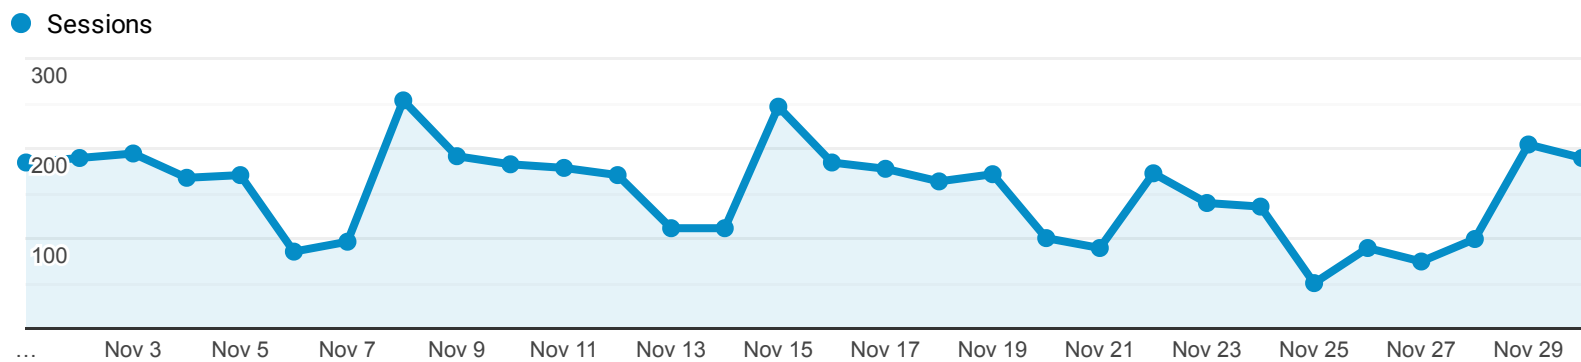

> Classic - Membership - Monthly Stats

Nov 1, 2021 - Nov 30, 2021

All Users  
100.00% Sessions

Sessions

Direct traffic vs Referred by cluster OPAC or lib...

Traffic Type	Sessions
referral	3,149
direct	1,352
social	1

MOBIUS to Prospector Catalog

Event Label	Total Events	Sessions
Prospector Link Click	284	185

Prospector Catalogs to MOBIUS

Source	Sessions
prospector.coalliance.org	4
encore.coalliance.org	1

856 Link Clicks eMO & Sage ONLY

Search Types

Event Label	Total Events	Sessions
Keyword	1,973	1,034
Title	1,395	704
Author	561	323
Keyword Search	468	198
Title Search	142	74
Subject	115	55
Standard Number	83	27
Limit/Sort Search	78	41
Journals, Magazines, Papers	54	19
Subject (Library of Congress)	48	34

### Navigation Button Clicks

Event Label	Total Events	Sessions
Start Over	1,102	762
Regular Display	740	478
Return to Browse	441	128
Next Record	290	65
Previous Record	84	38
Limit/Sort Search	70	42
MARC Display	55	38
Modify Search	49	38
Log off	36	29
Another Search	25	24