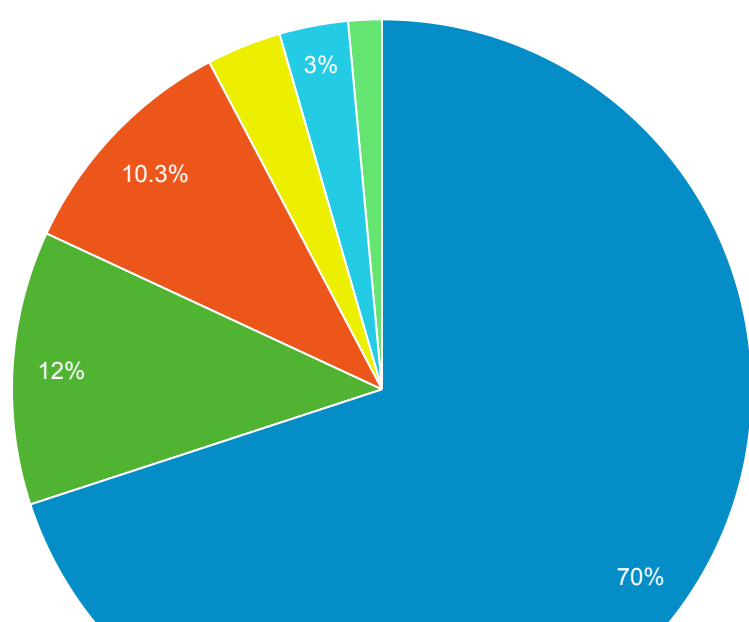

Material Type by Record View

■ book
■ ebook
■ film
■ musicalsound
■ cdbook
■ Other