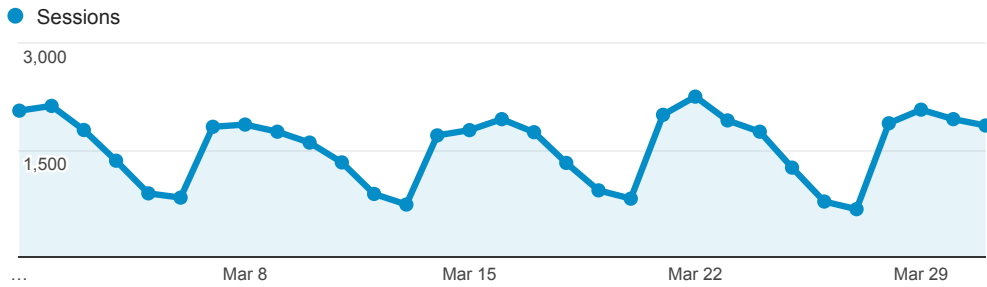

## > InnReach - Membership - Monthly Stats

Mar 1, 2016 - Mar 31, 2016

All Users  
100.00% Sessions

### Sessions

### Direct traffic vs Referred by cluster ...

Traffic Type	Sessions
referral	38,637
direct	8,094
qr	2

## Navigation Button Clicks

Event Label	Total Events	Sessions
Start Over	4,089	2,714
Regular Display	3,648	2,009
Next Record	3,414	842
Return to Browse	2,907	1,137
Previous Record	1,061	441
Home	1,028	655
Modify Search	708	511
MARC Display	500	274
Limit/Sort Search	370	312
Save Record	163	97