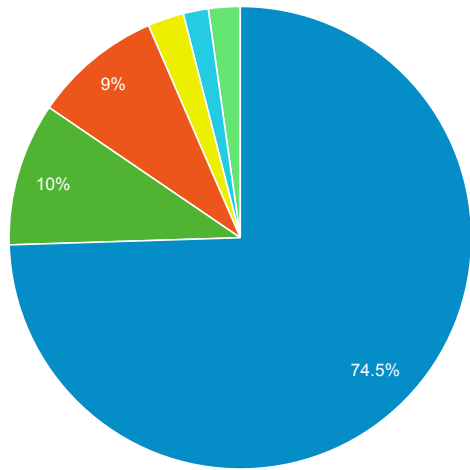

Material Type by Record View

■ book
■ film
■ ebook
■ musicalsound
■ cdbook
■ Other

Material Type by Record View

Event Label	Total Events	Sessions
book	62,292	23,391
film	8,368	2,745
ebook	7,511	3,420
musicalsound	2,114	822
cdbook	1,468	779
emo_ebooks_red	755	583
manuscript	400	247
printedmusic	334	172
computerfile	179	101
map	60	26

Navigation Button Clicks

Event Label	Total Events	Sessions
Start Over	4,089	2,714
Regular Display	3,648	2,009
Next Record	3,414	842
Return to Browse	2,907	1,137
Previous Record	1,061	441
Home	1,028	655
Modify Search	708	511
MARC Display	500	274
Limit/Sort Search	370	312
Save Record	163	97