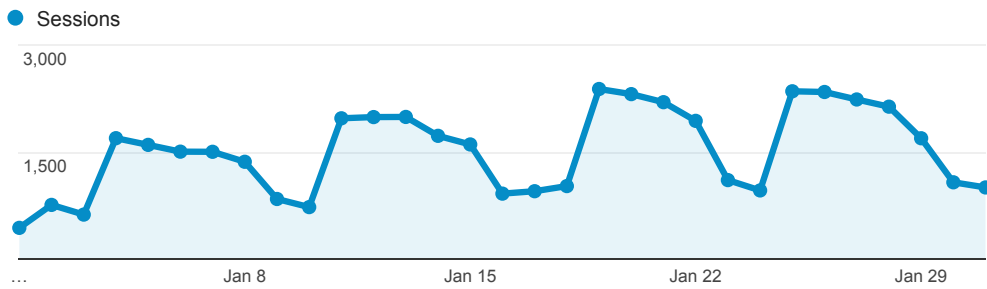

> InnReach - Membership - Monthly Stats

Jan 1, 2016 - Jan 31, 2016

All Sessions
100.00%

Sessions

Top Referral Traffic

Source	Sessions
coolcat.org	5,582
encore.coalliance.org	3,619
bridges.searchmobius.org	2,902
catalog.wustl.edu	2,226
shib-idp.umsystem.edu	1,968
libcat.slu.edu	1,720
swan.searchmobius.org	1,709
catalog.coolcat.org	1,244
prospector.coalliance.org	1,201
kansascity.searchmobius.org	1,143

Search Types

Event Label	Total Events	Sessions
Keyword	15,544	7,978
Title	15,024	6,994
Author	5,313	3,149
Keyword Search	3,125	1,262
Title Search	796	386
Standard Number	765	402
Subject	665	355
Limit/Sort Search	383	276
Journals, Magazines, Papers	328	166
Author Search	310	209

Direct traffic vs Referred by cluster ...

Traffic Type	Sessions
referral	38,629
direct	7,453

MOBIUS to Prospector Catalog

Event Label	Total Events	Sessions
Prospector Link Click	3,590	2,807

Prospector Catalogs to MOBIUS

Navigation Button Clicks

Event Label	Total Events	Sessions
Start Over	4,916	3,177
Regular Display	3,879	2,078
Next Record	2,941	743
Return to Browse	2,390	960
Previous Record	1,022	443
Home	611	454
Modify Search	500	372
Limit/Sort Search	410	346
MARC Display	309	186
Save Record	202	110