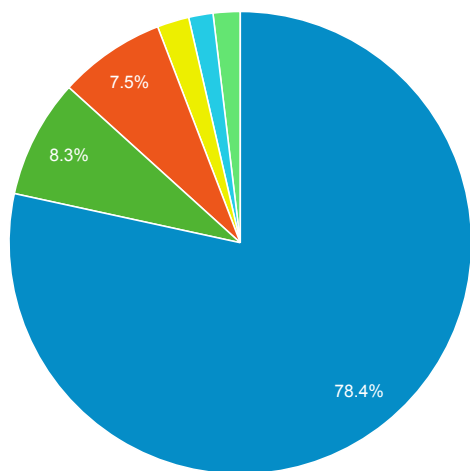

Material Type by Record View

■ book
■ ebook
■ film
■ musicalsound
■ cdbook
■ Other

Material Type by Record View

Event Label	Total Events	Sessions
book	62,664	23,596
ebook	6,632	3,082
film	5,969	2,276
musicalsound	1,782	705
cdbook	1,359	769
emo_ebooks_red	638	443
printedmusic	407	186
manuscript	214	155
computerfile	114	76
map	44	26

Navigation Button Clicks

Event Label	Total Events	Sessions
Start Over	4,916	3,177
Regular Display	3,879	2,078
Next Record	2,941	743
Return to Browse	2,390	960
Previous Record	1,022	443
Home	611	454
Modify Search	500	372
Limit/Sort Search	410	346
MARC Display	309	186
Save Record	202	110