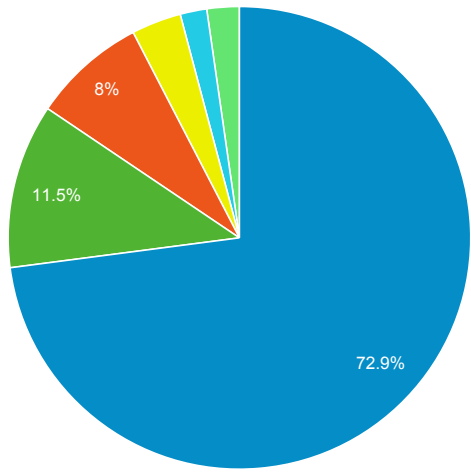

Material Type by Record View

■ book
■ film
■ ebook
■ musicalsound
■ cdbook
■ Other

Material Type by Record View

Event Label	Total Events	Sessions
book	37,657	14,579
film	5,938	1,892
ebook	4,111	1,898
musicalsound	1,796	609
cdbook	960	548
emo_ebooks_red	421	302
printedmusic	361	151
manuscript	211	115
computerfile	104	53
map	29	14

Navigation Button Clicks

Event Label	Total Events	Sessions
Start Over	2,632	1,840
Regular Display	2,331	1,255
Next Record	2,084	525
Return to Browse	1,687	631
Previous Record	698	289
Home	536	340
Modify Search	418	301
Limit/Sort Search	331	257
MARC Display	286	155
Another Search	111	73