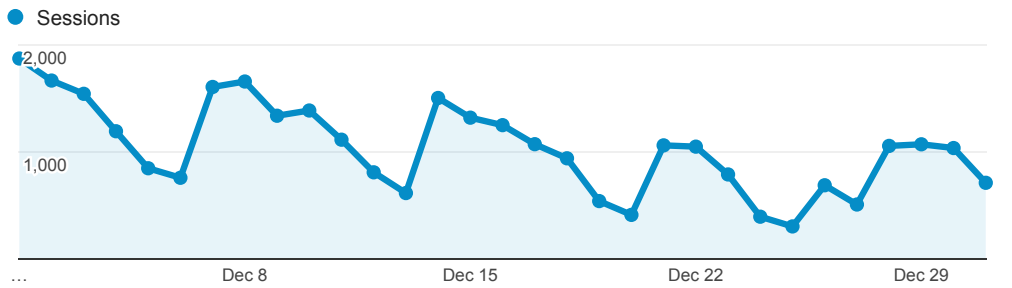

InnReach - Membership - Monthly Stats

Dec 1, 2015 - Dec 31, 2015

All Sessions
100.00%

Sessions

Top Referral Traffic

Source	Sessions
coolcat.org	4,319
encore.coalliance.org	2,898
catalog.wustl.edu	1,582
bridges.searchmobius.org	1,488
shib-idp.umsystem.edu	1,058
catalog.coolcat.org	981
prospector.coalliance.org	957
libcat.slu.edu	896
tulsalibrary.org	894
swan.searchmobius.org	843

Search Types

Event Label	Total Events	Sessions
Title	10,155	4,679
Keyword	8,998	4,837
Author	3,991	2,233
Keyword Search	1,439	613
Title Search	584	276
Standard Number	444	230
Subject	410	225
Limit/Sort Search	321	220
Author Search	276	158
Periodical Search	221	125

Direct traffic vs Referred by cluster ...

Traffic Type	Sessions
referral	25,173
direct	6,175

MOBIUS to Prospector Catalog

Event Label	Total Events	Sessions
Prospector Link Click	2,611	1,971

Prospector Catalogs to MOBIUS

Navigation Button Clicks

Event Label	Total Events	Sessions
Start Over	2,632	1,840
Regular Display	2,331	1,255
Next Record	2,084	525
Return to Browse	1,687	631
Previous Record	698	289
Home	536	340
Modify Search	418	301
Limit/Sort Search	331	257
MARC Display	286	155
Another Search	111	73