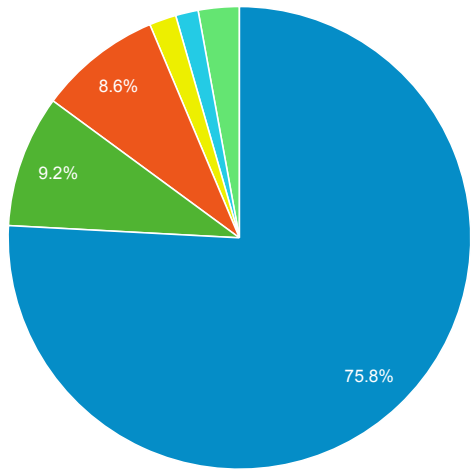

Material Type by Record View

■ book
■ ebook
■ film
■ musicalsound
■ cdbook
■ Other

Material Type by Record View

Event Label	Total Events	Sessions
book	66,380	23,810
ebook	8,085	3,733
film	7,515	2,434
musicalsound	1,647	689
cdbook	1,386	725
emo_ebooks_red	916	634
printedmusic	643	246
manuscript	608	299
computerfile	135	90
kit	59	31

Navigation Button Clicks

Event Label	Total Events	Sessions
Start Over	4,272	2,910
Regular Display	3,357	1,959
Next Record	3,172	788
Return to Browse	2,669	998
Previous Record	1,161	449
Home	995	460
Modify Search	849	581
Limit/Sort Search	481	379
MARC Display	468	287
Save Record	251	108