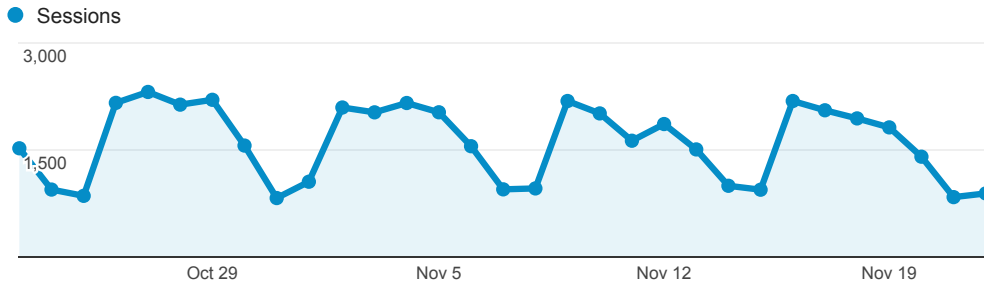

InnReach - Membership - Monthly Stats

Oct 23, 2015 - Nov 22, 2015

All Sessions
100.00%

Sessions

Top Referral Traffic

Source	Sessions
coolcat.org	5,075
encore.coalliance.org	3,327
swan.searchmobius.org	2,634
catalog.wustl.edu	2,631
bridges.searchmobius.org	2,527
kansascity.searchmobius.org	1,731
archway.searchmobius.org	1,592
shib-idp.umsystem.edu	1,447
libcat.slu.edu	1,379
prospector.coalliance.org	1,144

Search Types

Event Label	Total Events	Sessions
Keyword	17,308	9,018
Title	14,857	6,624
Author	5,073	2,988
Keyword Search	2,997	1,220
Subject	1,124	549
Journals, Magazines, Papers	651	342
Periodical Search	646	368
Title Search	618	345
Standard Number	580	274
Limit/Sort Search	468	299

Direct traffic vs Referred by cluster...

Traffic Type	Sessions
referral	40,481
direct	8,041

MOBIUS to Prospector Catalog

Event Label	Total Events	Sessions
Prospector Link Click	3,088	2,421

Prospector Catalogs to MOBIUS

Navigation Button Clicks

Event Label	Total Events	Sessions
Start Over	4,272	2,910
Regular Display	3,357	1,959
Next Record	3,172	788
Return to Browse	2,669	998
Previous Record	1,161	449
Home	995	460
Modify Search	849	581
Limit/Sort Search	481	379
MARC Display	468	287
Save Record	251	108