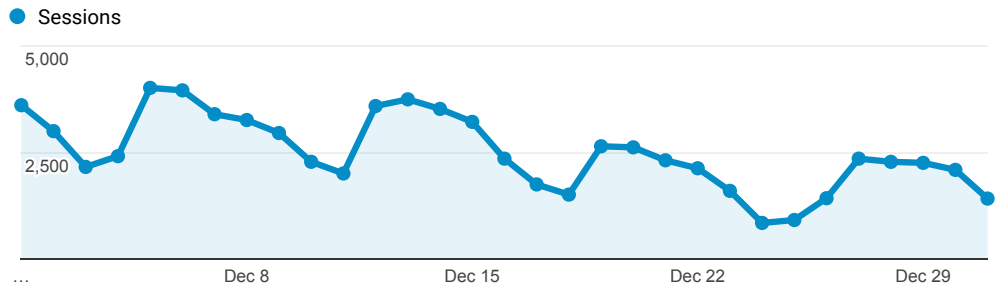

> **InnReach - Membership - Monthly Stats**

Dec 1, 2016 - Dec 31, 2016

 **All Users**
 100.00% Sessions

Sessions

Top Referral Traffic

Source	Sessions
searchmobius.org	12,322
tccl.bibliocommons.com	3,779
coolcat.org	3,462
encore.coalliance.org	3,327
catalog.wustl.edu	1,552
catalog.coolcat.org	1,158
bridges.searchmobius.org	1,122
shib-idp.umsystem.edu	1,049
libcat.slu.edu	899
swan.searchmobius.org	777

Search Types

Event Label	Total Events	Sessions
Title	2,960	1,316
Keyword	2,091	1,036
Author	876	526
Keyword Search	642	226
OCLC Number	355	59
Title Search	191	96
Standard Number	185	78
Subject	117	59
Journals, Magazines, Papers	91	45
Standard Number Search	68	36

Direct traffic vs Referred by cluster...

Traffic Type	Sessions
referral	42,389
direct	6,233

MOBIUS to Prospector Catalog

Event Label	Total Events	Sessions
Prospector Link Click	3,091	2,536

Prospector Catalogs to MOBIUS

Navigation Button Clicks

Event Label	Total Events	Sessions
Start Over	1,296	896
Regular Display	1,100	721
Return to Browse	386	154
Next Record	374	99
Home	168	115
Previous Record	141	64
MARC Display	62	43
Limit/Sort Search	49	41
Modify Search	48	37
Another Search	43	36