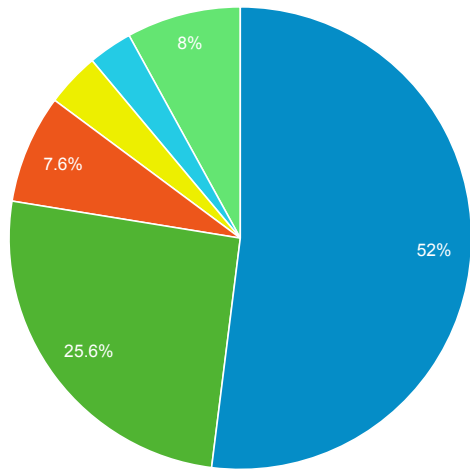

Direct traffic vs Referred by cluster...

Traffic Type	Sessions
referral	42,389
direct	6,233

MOBIUS to Prospector Catalog

Event Label	Total Events	Sessions
Prospector Link Click	3,091	2,536

Prospector Catalogs to MOBIUS

Source	Sessions
encore.coalliance.org	3,327
prospector.coalliance.org	672

856 Link Clicks eMO & Sage ONLY

Event Label	Total Events	Sessions
eMO Link	387	233

Request Events - ID Help & Find Clu...

Event Label	Total Events	Sessions
Find Your Cluster Link - Classic	60	55
ID Help Button Link - Classic	50	27

Material Type by Record View

■ (not set)
 ■ Book/Journal
 ■ book
 ■ Video/Film
 ■ Music Audio
 ■ Other

Material Type by Record View

Event Label	Total Events	Sessions
(not set)	76,815	20,833
Book/Journal	37,800	27,436
book	11,234	4,294
Video/Film	5,557	3,187
Music Audio	4,554	3,182
eBooks	4,152	3,176
Music Score	1,818	1,376
ebook	1,090	562
film	1,045	411
Spoken Audio	967	585