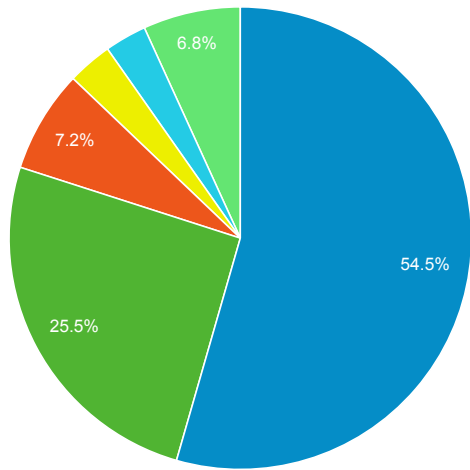

Material Type by Record View

■ (not set)
■ Book/Journal
■ book
■ eBooks
■ Video/Film
■ Other

Material Type by Record View

Event Label	Total Events	Sessions
(not set)	95,559	26,072
Book/Journal	44,763	31,857
book	12,577	5,550
eBooks	5,494	4,323
Video/Film	5,144	3,260
Music Audio	3,579	2,448
Music Score	1,574	1,181
ebook	1,414	701
film	1,342	458
eMO eBook	1,127	977

Navigation Button Clicks

Event Label	Total Events	Sessions
Start Over	1,979	1,396
Regular Display	1,515	1,018
Return to Browse	540	188
Next Record	440	107
Previous Record	181	82
Home	97	75
MARC Display	91	55
Modify Search	70	45
Another Search	61	52
Log off	55	55