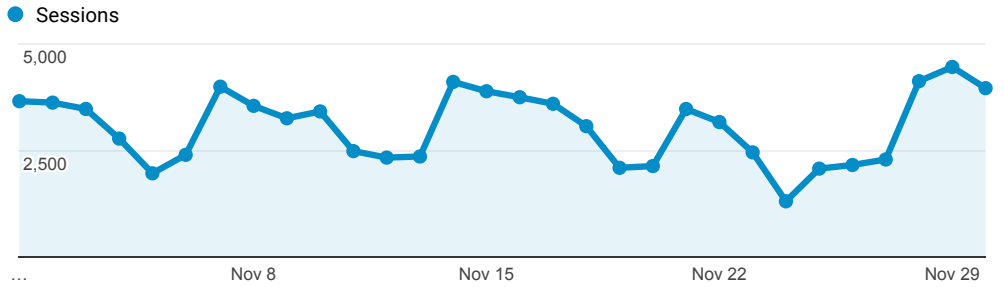

> **InnReach - Membership - Monthly Stats**

Nov 1, 2016 - Nov 30, 2016

 **All Users**
 100.00% Sessions

Sessions

Top Referral Traffic

Source	Sessions
searchmobius.org	15,409
tccl.bibliocommons.com	3,954
coolcat.org	3,678
encore.coalliance.org	3,512
catalog.wustl.edu	2,012
bridges.searchmobius.org	1,725
swan.searchmobius.org	1,546
shib-idp.umsystem.edu	1,287
catalog.coolcat.org	1,269
libcat.slu.edu	1,247

Search Types

Event Label	Total Events	Sessions
Keyword	3,004	1,520
Title	2,893	1,496
Author	991	589
Keyword Search	696	290
Title Search	216	113
Subject	167	76
Journals, Magazines, Papers	145	54
Standard Number	121	83
OCLC Number	101	59
Author Search	99	59

Direct traffic vs Referred by cluster...

Traffic Type	Sessions
referral	52,926
direct	8,979

MOBIUS to Prospector Catalog

Event Label	Total Events	Sessions
Prospector Link Click	3,281	2,708

Prospector Catalogs to MOBIUS

Navigation Button Clicks

Event Label	Total Events	Sessions
Start Over	1,979	1,396
Regular Display	1,515	1,018
Return to Browse	540	188
Next Record	440	107
Previous Record	181	82
Home	97	75
MARC Display	91	55
Modify Search	70	45
Another Search	61	52
Log off	55	55