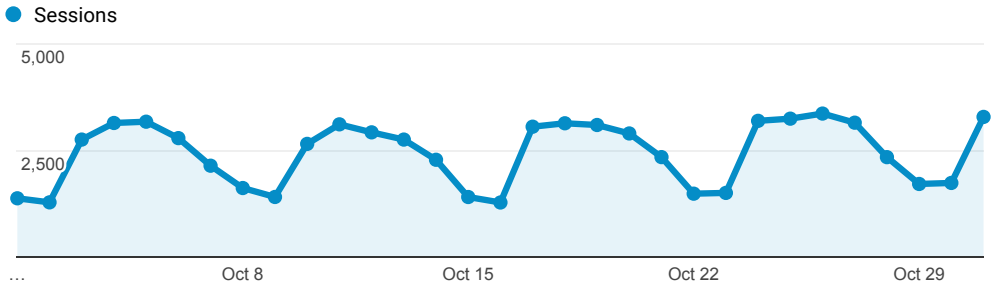

> InnReach - Membership - Monthly Stats

Oct 1, 2016 - Oct 31, 2016

 All Users
100.00% Sessions

Sessions

Top Referral Traffic

Source	Sessions
searchmobius.org	18,427
coolcat.org	4,369
tccl.bibliocommons.com	4,081
encore.coalliance.org	3,422
swan.searchmobius.org	2,022
bridges.searchmobius.org	1,948
catalog.wustl.edu	1,833
libcat.slu.edu	1,609
shib-idp.umssystem.edu	1,481
kansascity.searchmobius.org	1,440

Search Types

Event Label	Total Events	Sessions
Keyword	3,748	1,717
Title	3,659	1,751
Author	1,174	659
Keyword Search	850	339
Subject	429	128
Title Search	250	129
OCLC Number	229	70
Periodical Search	195	54
Standard Number	167	107
Journals, Magazines, Papers	152	79

Direct traffic vs Referred by cluster...

Traffic Type	Sessions
referral	59,407
direct	7,831

MOBIUS to Prospector Catalog

Event Label	Total Events	Sessions
Prospector Link Click	3,916	3,211

Prospector Catalogs to MOBIUS

Navigation Button Clicks

Event Label	Total Events	Sessions
Start Over	2,189	1,528
Regular Display	1,837	1,254
Next Record	646	137
Return to Browse	564	232
Previous Record	199	74
MARC Display	124	79
Home	80	73
Another Search	72	58
Modify Search	55	49
Limit/Sort Search	52	41