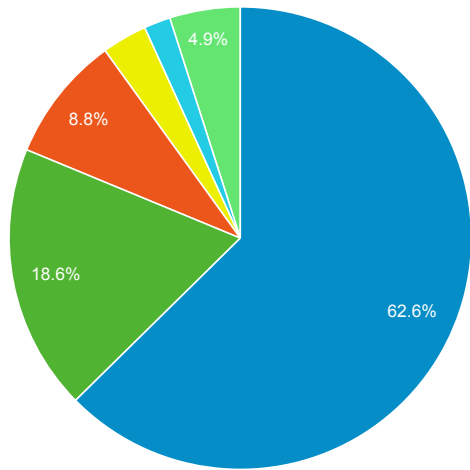

Material Type by Record View

■ (not set)
■ Book/Journal
■ book
■ Video/Film
■ eBooks
■ Other

Material Type by Record View

Event Label	Total Events	Sessions
(not set)	112,041	30,192
Book/Journal	33,307	19,944
book	15,764	6,336
Video/Film	5,648	2,869
eBooks	3,320	2,489
Music Audio	1,819	963
ebook	1,812	839
film	1,439	537
Spoken Audio	668	486
Music Score	610	356

Navigation Button Clicks

Event Label	Total Events	Sessions
Start Over	2,189	1,528
Regular Display	1,837	1,254
Next Record	646	137
Return to Browse	564	232
Previous Record	199	74
MARC Display	124	79
Home	80	73
Another Search	72	58
Modify Search	55	49
Limit/Sort Search	52	41