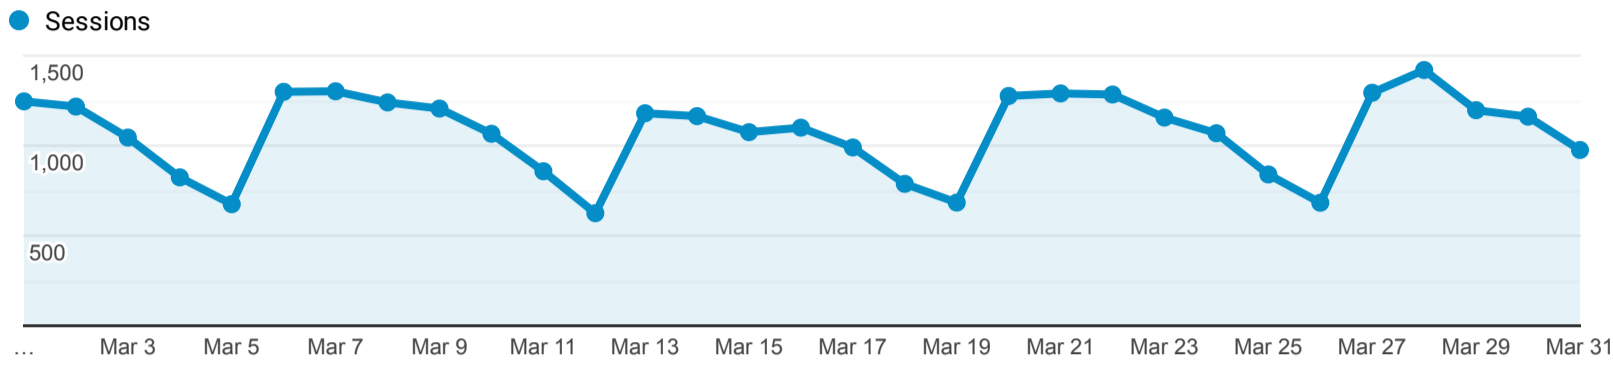

InnReach - Encore - Monthly Stats

Mar 1, 2023 - Mar 31, 2023

All Users
100.00% Sessions

Sessions

Direct traffic vs Referred by cluster OPAC or lib...

Traffic Type	Sessions
direct	20,005
referral	12,318
onpage_catalog_view	11
qr	5

MOBIUS to Prospector Catalog

Event Label	Total Events	Sessions
Prospector Link Click	5,936	3,448

Prospector Catalogs to MOBIUS

Source	Sessions
prospector.coalliance.org	271
encore.coalliance.org	131

856 Link Clicks eMO & Sage ONLY

Event Label	Total Events	Sessions
eMO Link	135	111

Advanced Search

3,213
 % of Total: 3.65% (87,912)

Facet Clicks

Event Label	Sessions
Video/Film	389
Book/Journal	295
Music Audio	168
Author	145
Title	129
Spoken Audio	74
eBooks	50
English	37
Subject	14
Music Score	9