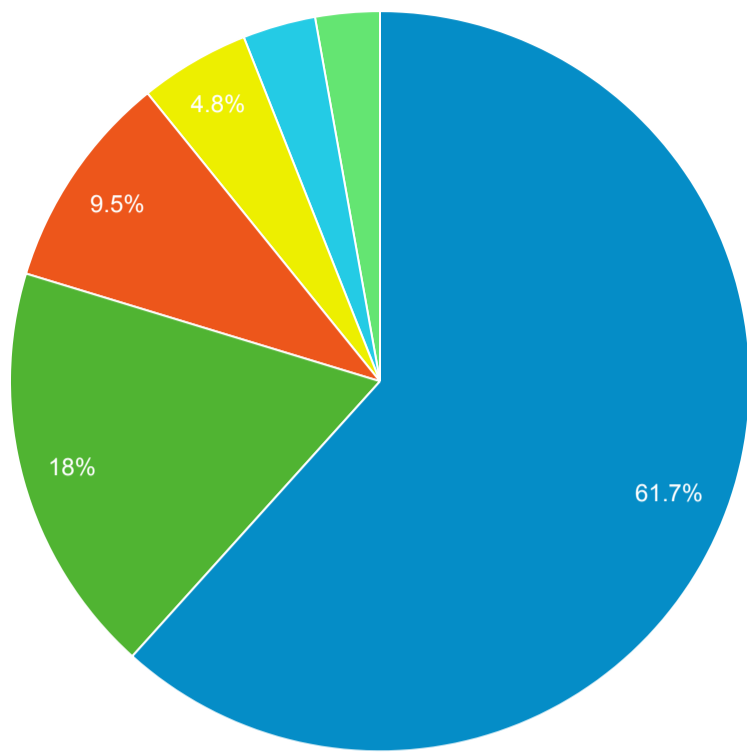

Medicine Book/Journal	1,197
Music And Books On Music Music Audio	909
Music And Books On Music Book/Journal	878

Material Type by Record View

■ Book/Journal
■ Video/Film
■ Music Audio
■ eBooks
■ Spoken Audio
■ Other

Material Type by Record View

Event Label	Total Events	Sessions
Book/Journal	21,868	9,850
Video/Film	6,391	2,453
Music Audio	3,364	881
eBooks	1,706	1,148
Spoken Audio	1,130	533
(not set)	211	175
Computer File	201	41
eMO eBook	194	129
Music Score	126	71
Manuscript/Thesis	55	41

External Link Clicks

Event Label	Total Events	Sessions
Prospector Link Click	5,936	3,448
Searchjavascript:tapestry.form.submit('searchFormComponent', 'searchSubmit');	1,537	967
closejavascript:void(0);	235	206
Video/Film	215	181
applyjavascript:tapestry.form.submit('yearRangeFormComponent', 'dateLimitSubmit');	174	117
Spoken Audio	149	109
What is MOBIUS?http://mobiusconsortium.org/about-mobius	100	96
MOBIUS Librarieshttp://mobiusconsortium.org/members-by-cluster	92	87
Music Audio	89	75
MOBIUS - Springfield-Greene County Libraryjavascript:;	80	59