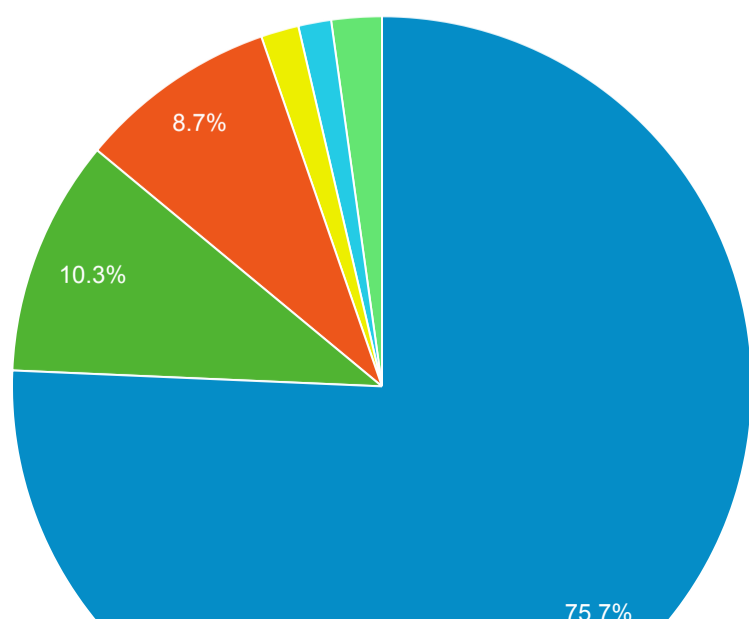

Material Type by Record View

book film ebook musicalsound cdbook Other