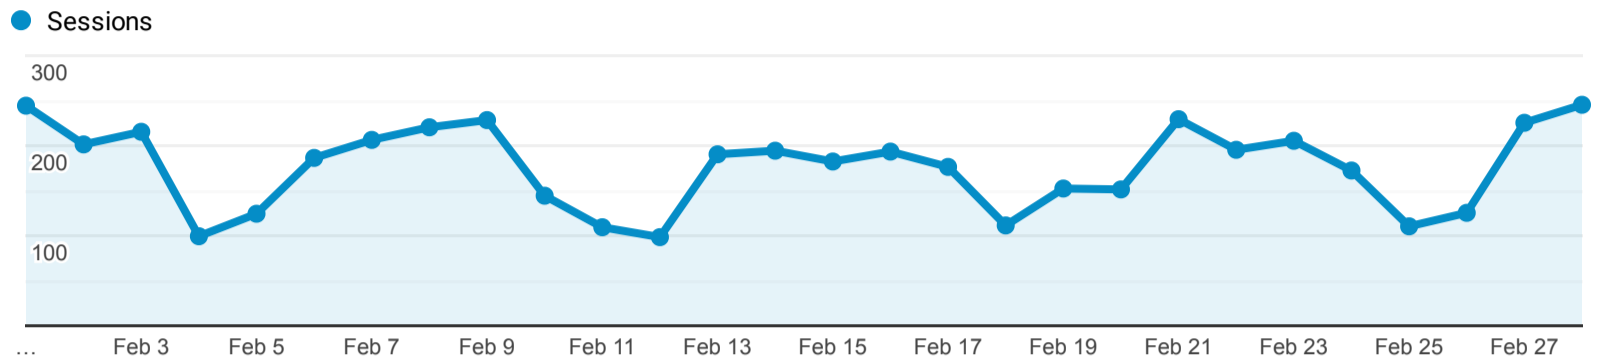

> Classic - Membership - Monthly Stats

Feb 1, 2023 - Feb 28, 2023

All Users
100.00% Sessions

Sessions

Direct traffic vs Referred by cluster OPAC or lib...

Traffic Type	Sessions
referral	2,652
direct	2,083

MOBIUS to Prospector Catalog

Event Label	Total Events	Sessions
Prospector Link Click	255	194

Prospector Catalogs to MOBIUS

Source	Sessions
encore.coalliance.org	3
prospector.coalliance.org	1

856 Link Clicks eMO & Sage ONLY

Event Label	Total Events	Sessions
eMO Link	116	82

Search Types

Event Label	Total Events	Sessions
Keyword	2,831	1,267
Title	1,800	819
Author	669	394
Keyword Search	512	204
Title Search	148	73
Standard Number	106	43
Subject	86	50
Subject (Library of Congress)	64	44
Author Search	60	35
Limit/Sort Search	55	31

Navigation Button Clicks

Event Label	Total Events	Sessions
Start Over	1,324	995
Regular Display	982	603
Next Record	473	81
Return to Browse	330	110
Previous Record	135	54
Modify Search	53	45
Log off	50	44
Limit/Sort Search	49	34
Clear Form	31	20
MARC Display	29	23