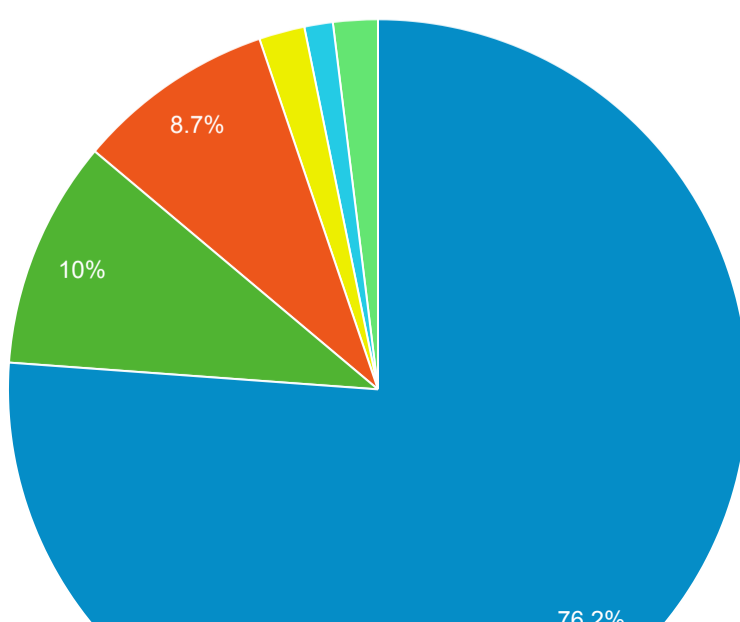

Material Type by Record View

■ book
■ ebook
■ film
■ cdbook
■ musicalsound
■ Other