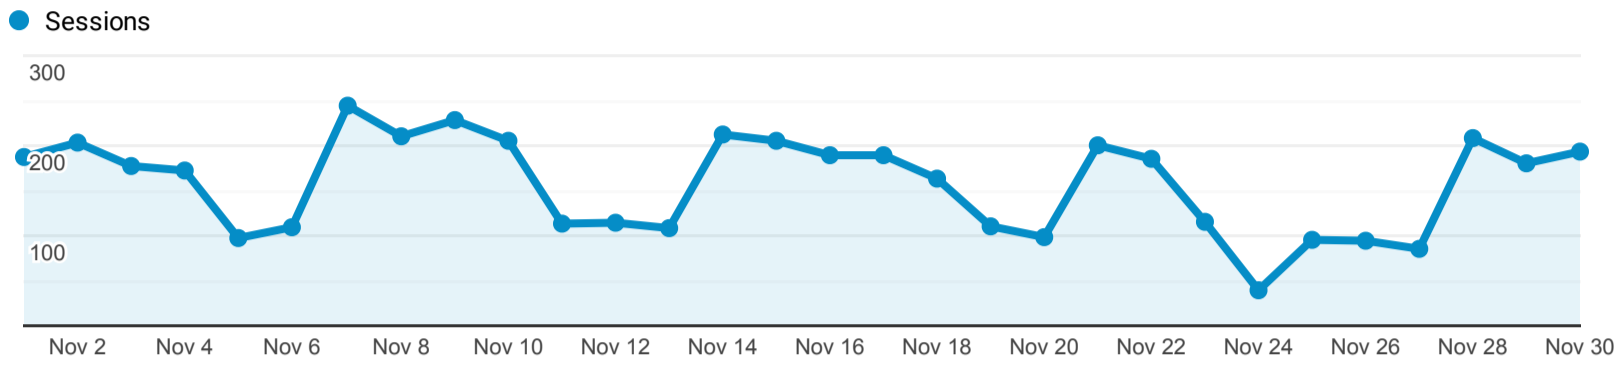

> Classic - Membership - Monthly Stats

Nov 1, 2022 - Nov 30, 2022

All Users  
100.00% Sessions

Sessions

Direct traffic vs Referred by cluster OPAC or lib...

Traffic Type	Sessions
referral	2,940
direct	1,583

MOBIUS to Prospector Catalog

Event Label	Total Events	Sessions
Prospector Link Click	319	220

Prospector Catalogs to MOBIUS

Source	Sessions
encore.coalliance.org	1

856 Link Clicks eMO & Sage ONLY

Event Label	Total Events	Sessions
eMO Link	115	86

Search Types

Event Label	Total Events	Sessions
Keyword	1,984	1,078
Title	1,505	795
Author	811	403
Keyword Search	444	195
Standard Number	129	33
Title Search	129	72
Subject (Library of Congress)	120	60
Subject	107	45
OCLC Number	67	21
Limit/Sort Search	65	39

### Navigation Button Clicks

Event Label	Total Events	Sessions
Start Over	1,176	879
Regular Display	820	497
Next Record	309	55
Return to Browse	295	114
Previous Record	64	35
Limit/Sort Search	52	39
Log off	47	43
Home	46	27
Another Search	39	36
MARC Display	36	28