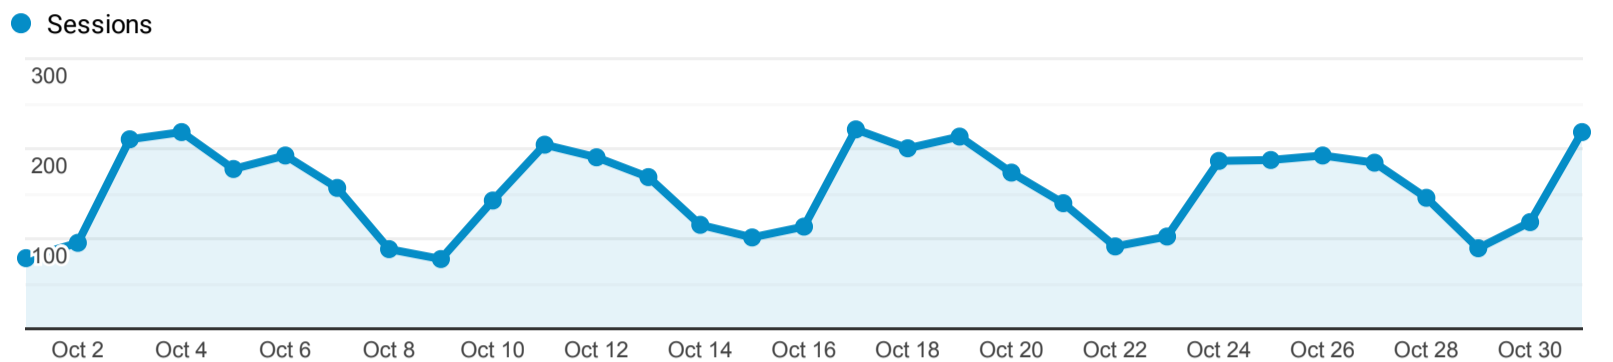

> Classic - Membership - Monthly Stats

Oct 1, 2022 - Oct 31, 2022

All Users
100.00% Sessions

Sessions

Direct traffic vs Referred by cluster OPAC or lib...

Traffic Type	Sessions
referral	2,899
direct	1,755

MOBIUS to Prospector Catalog

Event Label	Total Events	Sessions
Prospector Link Click	259	185

Prospector Catalogs to MOBIUS

Source	Sessions
encore.coalliance.org	1

856 Link Clicks eMO & Sage ONLY

Event Label	Total Events	Sessions
eMO Link	116	84

Search Types

Event Label	Total Events	Sessions
Keyword	2,151	1,214
Title	1,491	846
Author	655	382
Keyword Search	477	198
Title Search	175	88
Standard Number	157	65
Subject	126	59
Subject (Library of Congress)	122	58
Journals, Magazines, Papers	96	28
Limit/Sort Search	80	41

Navigation Button Clicks

Event Label	Total Events	Sessions
Start Over	1,365	970
Regular Display	951	609
Return to Browse	347	104
Next Record	190	59
Previous Record	98	40
Limit/Sort Search	57	44
Modify Search	55	38
Log off	45	41
Another Search	43	33
MARC Display	41	28