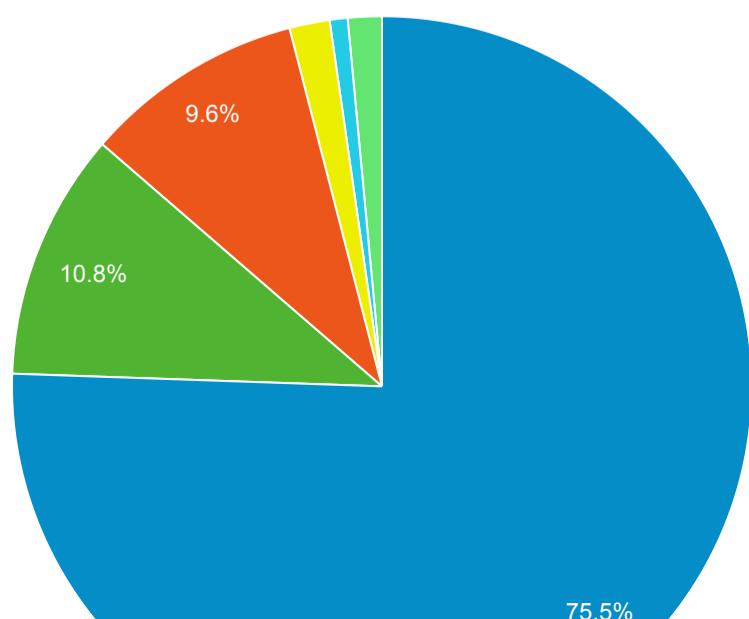

Material Type by Record View

book ebook film cdbook musicalsound Other